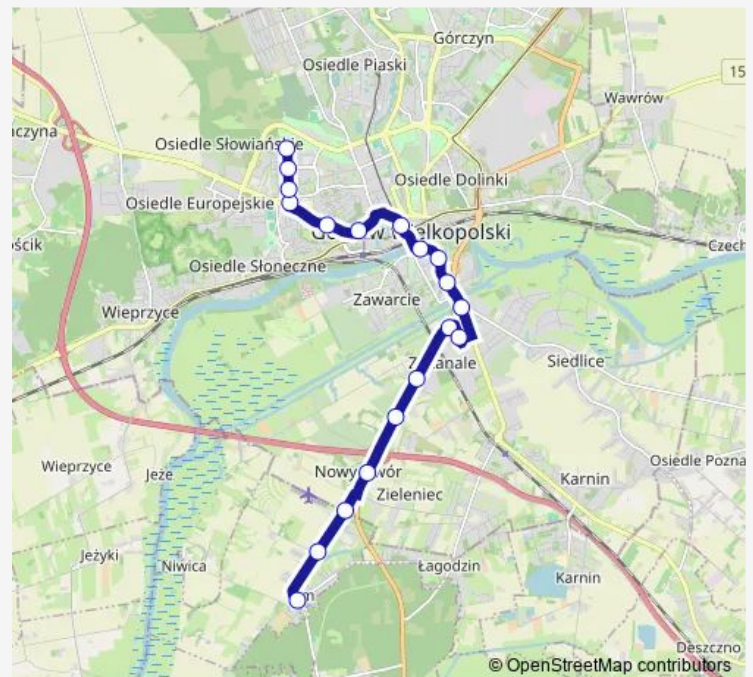

### Direction

Ulim — Os. Staszica

19 stops

[Open route schedule](#)

- Ulim
- Rolna
- Ulimska (gr. strefy)
- Nowy Dwór
- Kręta
- Skowronkowa
- Rondo Kasprzaka
- Małorolnych/Cicha
- Most Koniawski
- Owcza
- Zielona
- Wał Okrężny
- Katedra
- Awf
- Chopina
- Alejki
- Dunikowskiego
- Staszica
- Os. Staszica

### Route schedule

Ulim — Os. Staszica

Monday	15:26
Tuesday	15:26
Wednesday	15:26
Thursday	15:26
Friday	15:26
Saturday	15:26
Sunday	15:26

### Route info

Direction: Ulim

Stops: 19

Trip Duration: 0 hour 27 min

## Route info

Direction: Os. Staszica

Stops: 19

Trip Duration: 0 hour 27 min

110 Bus time schedules and route maps are available in an offline PDF at [busmaps.com](https://busmaps.com). Use the [busmaps.com](https://busmaps.com) website to see live bus times, train schedule or subway schedule, and step-by-step directions for all public transit in Gorzow Wielkopolski