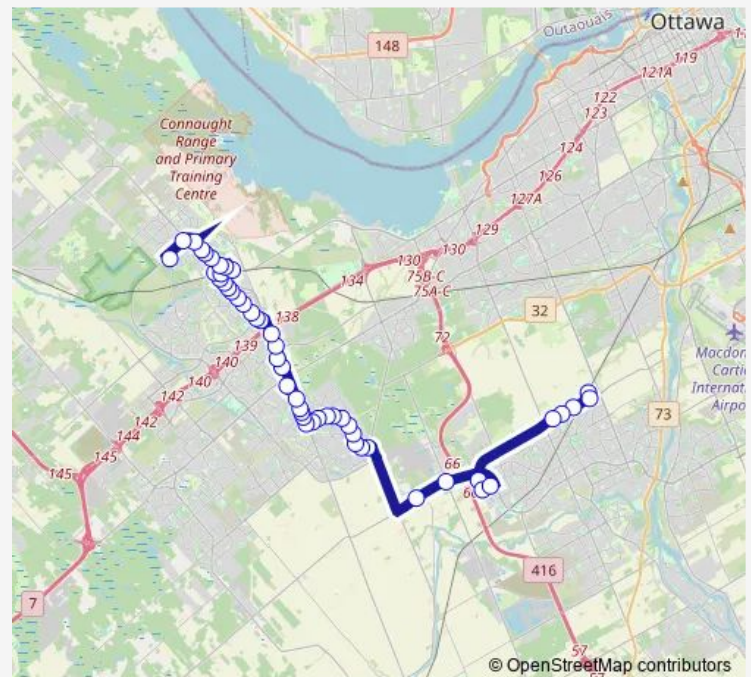

Fallowfield / Wolfgang

Fallowfield / Holitman

Barrhaven Crossing

Fallowfield

Route schedule

AGRI-FOOD CANADA — Fallowfield

Monday 16:11

Tuesday 16:11

Wednesday 16:11

Thursday 16:11

Friday 16:11

Saturday —

Sunday —

Route info

Direction: AGRI-FOOD CANADA

Stops: 6

Trip Duration: 0 hour 6 min

110 — Fallowfield - Citigate

Direction

Fallowfield — AGRI-FOOD CANADA

6 stops

[Open route schedule](#)

Fallowfield

Fallowfield / Fallowfield Station

Trip Duration: 0 hour 5 min

Direction

Fallowfield — Innovation

50 stops

[Open route schedule](#)

Fallowfield

Fallowfield / Fallowfield Station

Barrhaven Crossing