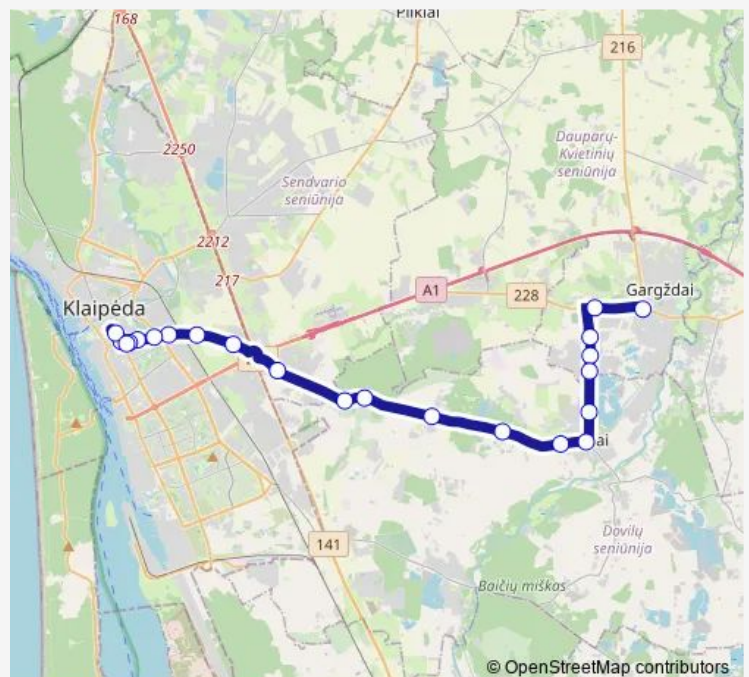

### Route schedule

Gargždų As — Rumpiškės st.

Monday 06:40-18:50

Tuesday 06:40-18:50

Wednesday 06:40-18:50

Thursday 06:40-18:50

Friday 06:40-18:50

Saturday 08:50-14:10

### Route info

Direction: Gargždų As

Stops: 22

Trip Duration: 0 hour 44 min