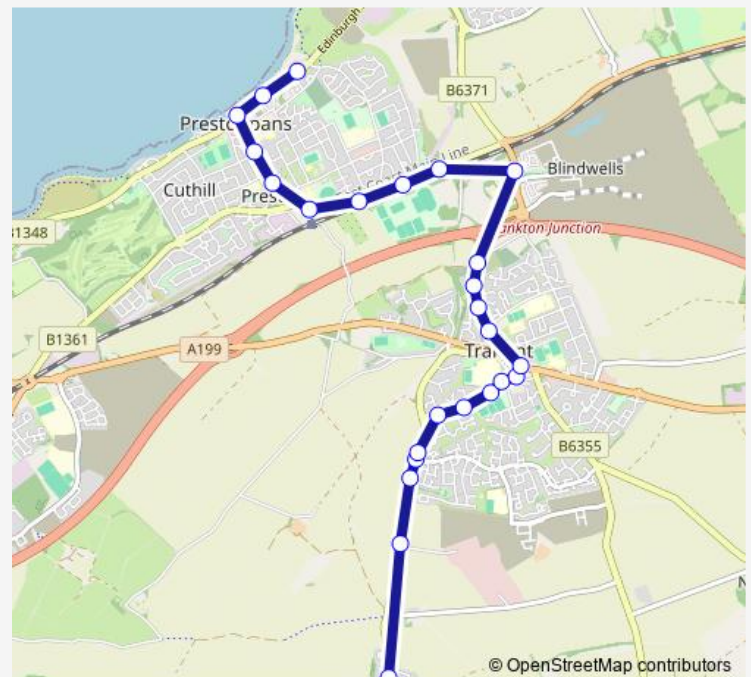

Swan Road

Fleets Road

West Windygoul

Route schedule

Robertson Avenue — Duries Park

Monday 09:55-18:30

Tuesday 09:55-18:30

Wednesday 09:55-18:30

Thursday 09:55-18:30

Friday 09:55-18:30

Saturday 08:35-18:30

Sunday —

Route info

Direction: Robertson Avenue

Stops: 25

Trip Duration: 0 hour 20 min

110

BusMaps

Castle Road

Fa'side View

Research Centre RE

Duries Park

Direction

Railway Station Journey Hub — Duries Park

Sunday —

Route info

Direction: Duries Park

Stops: 25

Trip Duration: 0 hour 20 min

110 Bus time schedules and route maps are available in an offline PDF at busmaps.com. Use the busmaps.com website to see live bus times, train schedule or subway schedule, and step-by-step directions for all public transit in Tranent