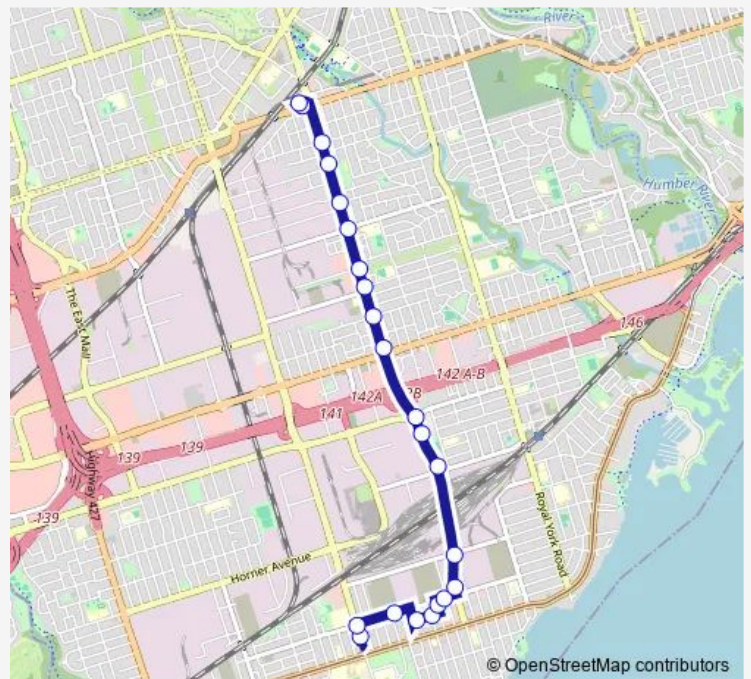

**Bus 110 Islington South**

[Go to website](#)

**Direction**  
 Islington Station — Long Branch Loop  
 31 stops  
[Open route schedule](#)

- Islington Station
- Bloor St West at Islington Ave
- Islington Ave at Van Dusen Blvd
- Islington Ave at Bering Ave
- Islington Ave at Advance Rd
- Islington Ave at Norseman St
- Islington Ave at Titan Rd
- Islington Ave at Jutland Rd
- Islington Ave at Nordin Ave
- Islington Ave at The Queensway
- Islington Ave at Evans Ave South Side
- 800 Islington Ave
- Islington Ave at Judson St
- Judson St at Magnificent Rd
- Judson St at Horner Ave
- 160 Horner Ave - Toronto South Detention Centre
- Opposite 215 Horner Ave
- Horner Ave at Kipling Ave
- Horner Ave at Tupper Ave West Side
- Horner Ave at Fima Cres
- Horner Ave at Connorvale Ave

**Route schedule**  
 Islington Station — Long Branch Loop

Monday	05:55-01:15 <sup>+1</sup>
Tuesday	05:55-01:15 <sup>+1</sup>
Wednesday	05:55-01:15 <sup>+1</sup>
Thursday	05:55-01:15 <sup>+1</sup>
Friday	05:55-01:15 <sup>+1</sup>
Saturday	05:50-01:15 <sup>+1</sup>
Sunday	07:50-01:15 <sup>+1</sup>

**Route info**  
 Direction: Islington Station  
 Stops: 31  
 Trip Duration: 0 hour 22 min

110 — Islington South

Horner Ave at Edilou Dr

Horner Ave at Thirtieth St

Horner Ave at Delta St West Side

Horner Ave at Beta St

## Route info

Direction: Islington Station

Stops: 20

Trip Duration: 0 hour 19 min

**Direction**

Islington Ave at Birmingham St North Side — Lake Shore Blvd West at Kipling Ave

7 stops

[Open route schedule](#)