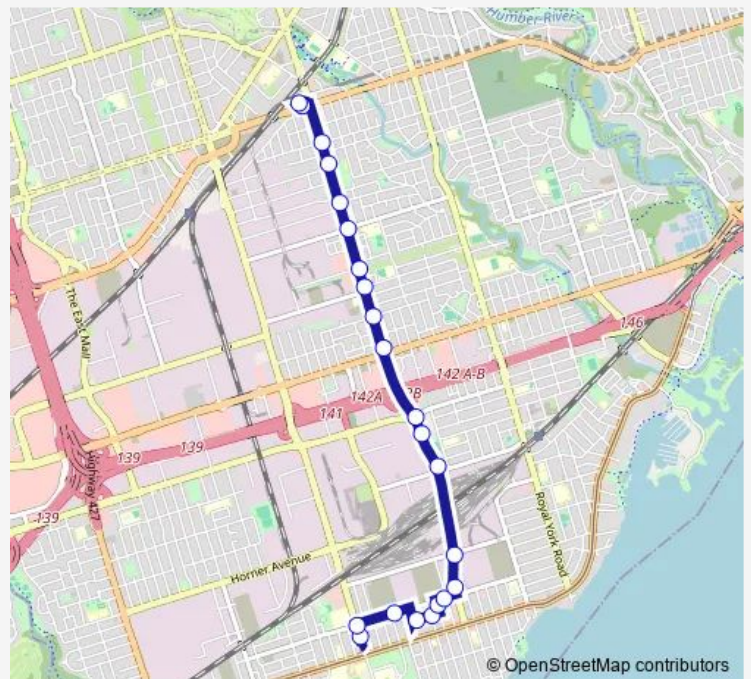

**Bus 110 Islington South**

[Go to website](#)

**Direction**  
 Islington Station — Long Branch Loop  
 31 stops  
[Open route schedule](#)

- Islington Station
- Bloor St West at Islington Ave
- Islington Ave at Van Dusen Blvd
- Islington Ave at Bering Ave
- Islington Ave at Advance Rd
- Islington Ave at Norseman St
- Islington Ave at Titan Rd
- Islington Ave at Jutland Rd
- Islington Ave at Nordin Ave
- Islington Ave at The Queensway
- Islington Ave at Evans Ave South Side
- 800 Islington Ave
- Islington Ave at Judson St
- Judson St at Magnificent Rd
- Judson St at Horner Ave
- 160 Horner Ave - Toronto South Detention Centre
- Opposite 215 Horner Ave
- Horner Ave at Kipling Ave
- Horner Ave at Tupper Ave West Side
- Horner Ave at Fima Cres
- Horner Ave at Connorvale Ave

**Route schedule**  
 Islington Station — Long Branch Loop

Monday	05:55-01:15 <sup>+1</sup>
Tuesday	05:55-01:15 <sup>+1</sup>
Wednesday	05:55-01:15 <sup>+1</sup>
Thursday	05:55-01:15 <sup>+1</sup>
Friday	05:55-01:15 <sup>+1</sup>
Saturday	05:50-01:15 <sup>+1</sup>
Sunday	07:50-01:15 <sup>+1</sup>

**Route info**  
 Direction: Islington Station  
 Stops: 31  
 Trip Duration: 0 hour 23 min

110 — Islington South

Horner Ave at Edilou Dr

Horner Ave at Thirtieth St

Horner Ave at Delta St West Side

Horner Ave at Beta St

Horner Ave at Alderbrae Ave

Horner Ave at Sheldon Ave

Brown's Line at Horner Ave South Side

Brown's Line at Woodbury Rd

Brown's Line at Jellicoe Ave South Side

Long Branch Loop

**Direction**

327 Kipling Avenue — Islington Station