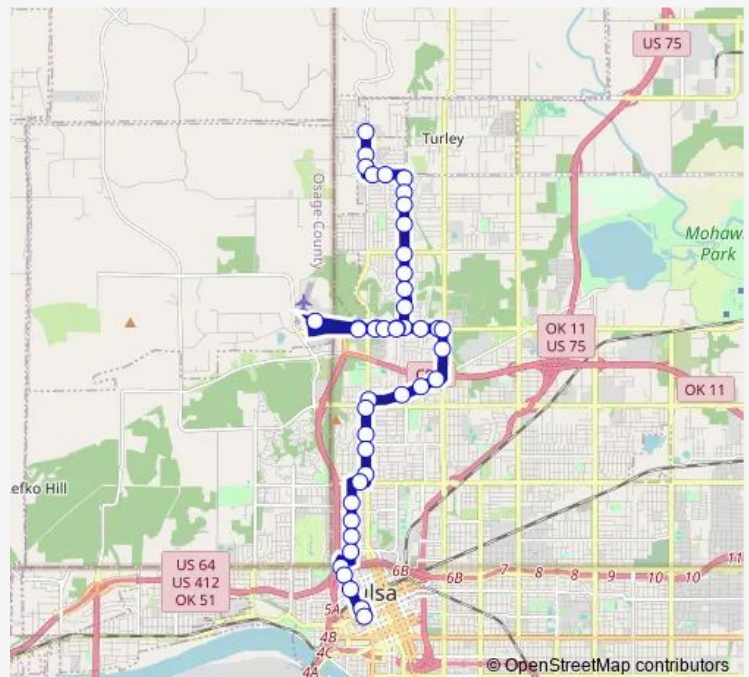

Bus 110 MLK/Hartford

[Go to website](#)

Direction

(6850) MLK JR Blvd & 61st N Sb — (7097) DAS BAY 5

44 stops

[Open route schedule](#)

- (6850) MLK JR Blvd & 61st N Sb
- (7143) MLK JR Blvd & 59th ST Sb
- (7144) MLK JR Blvd & 56th ST N Sb
- (8327) 56th St N & MLK JR Blvd Eb
- (8328) 56th St N & Frankfort Ave Eb
- (8329) Hartford Ave & 56th St Sb
- (8330) Hartford Ave & 54th St Sb
- (7145) Hartford Ave & 52nd ST Sb
- (8415) Hartford AVE & 49th ST Sb
- (6852) Hartford Ave & 46th St Sb
- (7148) Hartford Ave & 43rd ST Sb
- (7149) Hartford Ave & 41st PI Sb
- (7150) Hartford Ave & 39th ST Sb
- (6853) Hartford AVE & 36th ST N Sb
- (6891) 36th ST. N & Garrison AVE Wb
- (7508) 36th St N & Elgin Ave Wb
- (6881) Westview Clinic
- (6882) Osage Casino Wb
- (7475) 36th St N. & Tisdale Pkwy Eb
- (7473) 36th St. N & Detroit Ave Eb
- (7477) 36th St N & Elgin Ave Eb

Route schedule

(6850) MLK JR Blvd & 61st N Sb — (7097) DAS BAY 5

Monday	05:12-18:12
Tuesday	05:12-18:12
Wednesday	05:12-18:12
Thursday	05:12-18:12
Friday	05:12-18:12
Saturday	05:27-18:12
Sunday	—

Route info

Direction: (6850) MLK JR Blvd & 61st N Sb

Stops: 44

Trip Duration: 0 hour 40 min

110 — MLK/Hartford

BusMaps

(6883) 36 St. N & Garrison Ave. Eb

(7152) 36th St N & Lansing PL Eb

(7153) 36th St N & Peoria Ave Eb

Friday 05:30-18:30

Saturday 05:30-18:15

Sunday —

Route info

Direction: (7097) DAS BAY 5

Stops: 44

Trip Duration: 0 hour 42 min

(6882) Osage Casino Wb