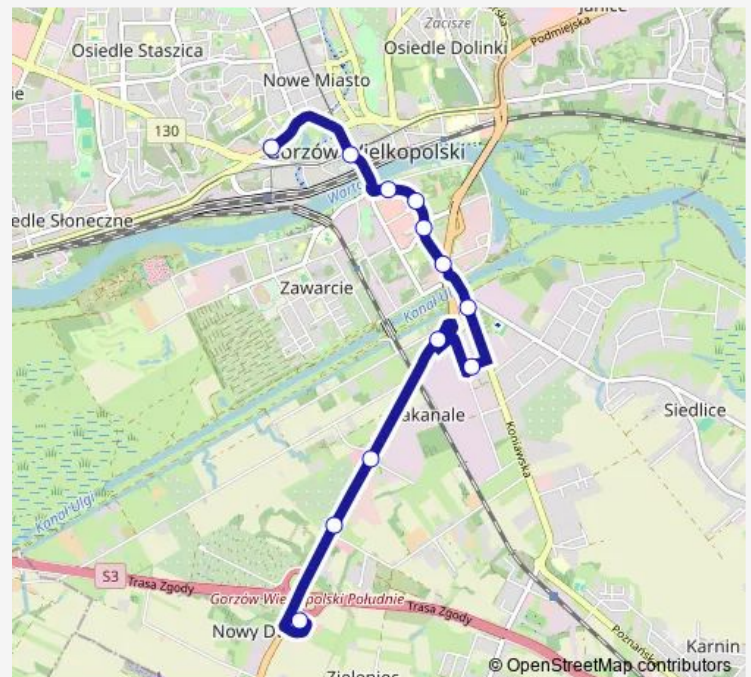

Woskowa

Owczka

Most Koniawski

Małorolnych/Cicha

Rondo Kasprzaka

Skowronkowa

Kręta

Kasprzaka Terminal

Route schedule

Awf — Kasprzaka Terminal

Monday 04:30

Tuesday 04:30

Wednesday 04:30

Thursday 04:30

Friday 04:30

Saturday 04:30

Sunday 04:30

Route info

Direction: Awf

Stops: 12

Trip Duration: 0 hour 15 min

110 Bus time schedules and route maps are available in an offline PDF at busmaps.com. Use the busmaps.com website to see live bus times, train schedule or subway schedule, and step-by-step directions for all public transit in Gorzow Wielkopolski