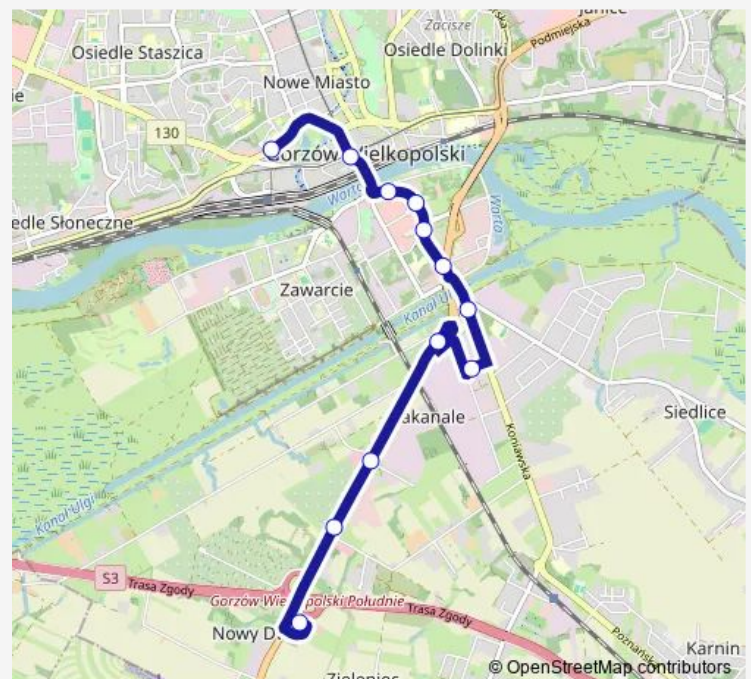

Direction

Awf — Kasprzaka Terminal

12 stops

[Open route schedule](#)

Awf
Katedra
Wał Okrężny
Zielona
Woskowa
Owczka
Most Koniawski
Małorolnych/Cicha
Rondo Kasprzaka
Skowronkowa
Kręta
Kasprzaka Terminal

Route schedule

Awf — Kasprzaka Terminal

Monday	04:30
Tuesday	04:30
Wednesday	04:30
Thursday	04:30
Friday	04:30
Saturday	04:30
Sunday	04:30

Route info

Direction: Awf

Stops: 12

Trip Duration: 0 hour 15 min

110 Bus time schedules and route maps are available in an offline PDF at busmaps.com. Use the busmaps.com website to see live bus times, train schedule or subway schedule, and step-by-step directions for all public transit in Gorzow Wielkopolski

The schedule is provided in the local timezone. Times with "(+1)" indicate departures on the next day.

PDF file created on 2025-01-16

2024 BusMaps.com - All Rights Reserved