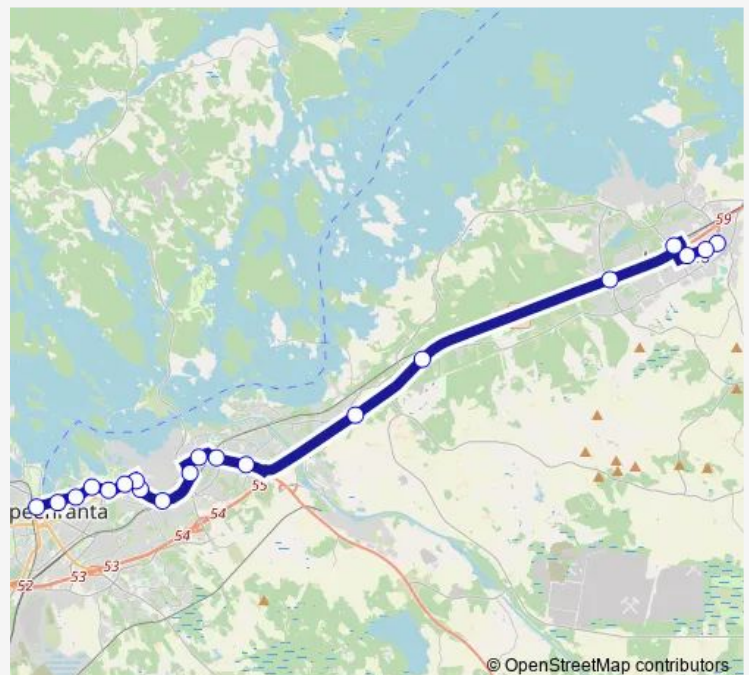

Thursday 07:00

Friday 07:00

Saturday —

Sunday —

Route info

Direction: Joutseno linja-autoasema

Stops: 20

Trip Duration: 0 hour 30 min

110 — Joutseno-Lpr

Direction

Armada — LUT-Yliopisto

15 stops

[Open route schedule](#)

Armada

Lyseo L

Suonionkatu 9 E

Monday 07:40

Tuesday 07:40

Wednesday 07:40

Thursday 07:40

Friday 07:40

Saturday —

Sunday —

Route info