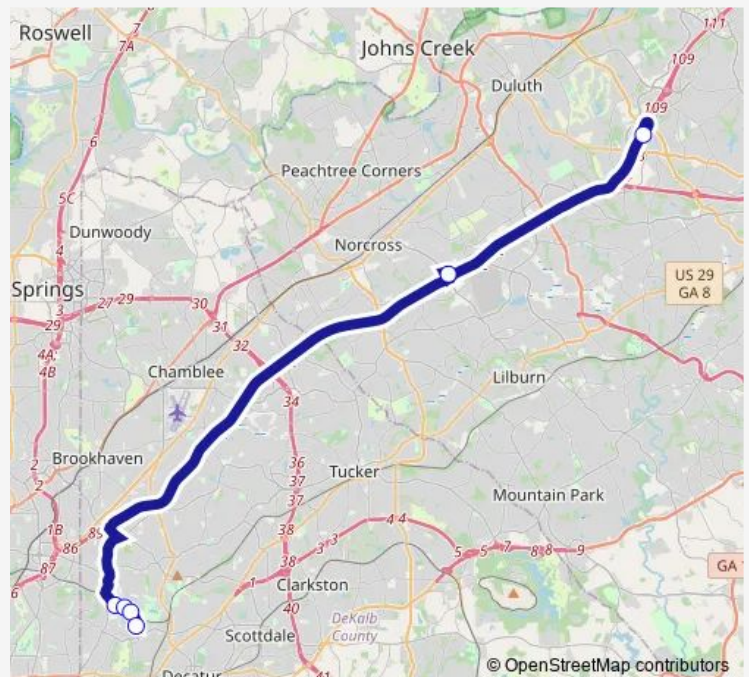

### Direction

Sugarloaf Mills P&R — Woodruff Circle Emory

6 stops

[Open route schedule](#)

Sugarloaf Mills P&R

I-85 @ Indian Trail P&R

1762 Clifton Rd

CDC (Center for Disease Control)

Clifton Rd & Houston Mill Rd

Woodruff Circle Emory

### Route schedule

Sugarloaf Mills P&R — Woodruff Circle Emory

Monday 05:20-08:10

Tuesday 05:20-08:10

Wednesday 05:20-08:10

Thursday 05:20-08:10

Friday 05:20-08:10

Saturday —

### Route info

Direction: Sugarloaf Mills P&R

Stops: 6

Trip Duration: 0 hour 55 min

110 — Indian Trail P&R - Emory

**Direction**

1762 Clifton Rd — Sugarloaf Mills P&amp;R

6 stops