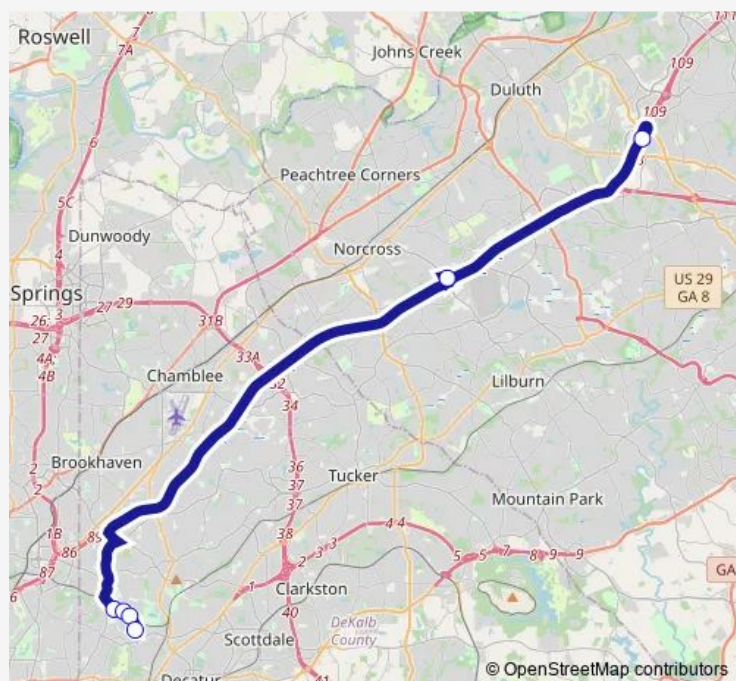

1762 Clifton Rd

CDC (Center for Disease Control)

Clifton Rd & Houston Mill Rd

Woodruff Circle Emory

Route schedule

Sugarloaf Mills P&R — Woodruff Circle Emory

Monday 05:20-08:10

Tuesday 05:20-08:10

Wednesday 05:20-08:10

Thursday 05:20-08:10

Friday 05:20-08:10

Saturday —

Sunday —

Route info

Direction: Sugarloaf Mills P&R

Stops: 6

Trip Duration: 0 hour 39 min

110 — Indian Trail P&R - Emory

Direction

1762 Clifton Rd — Sugarloaf Mills P&R

6 stops

[Open route schedule](#)

1762 Clifton Rd

CDC (Center for Disease Control)

Route info

Direction: 1762 Clifton Rd

Stops: 6

Trip Duration: 0 hour 50 min

110 Bus time schedules and route maps are available in an offline PDF at busmaps.com. Use the busmaps.com website to see live bus times, train schedule or subway schedule, and step-by-step directions for all public transit in Decatur