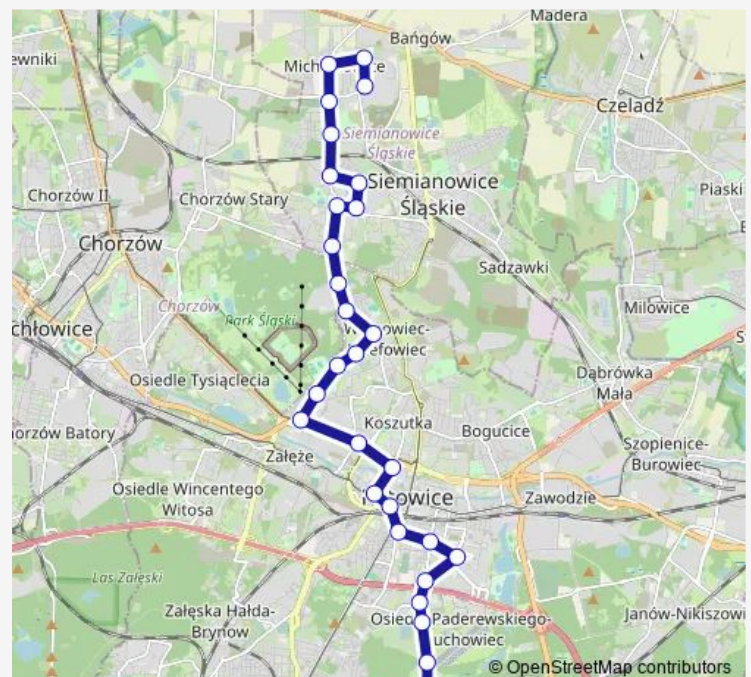

Bus 110

[Go to website](#)

Direction

Muchowiec Korty Pętla — Michałkowice Wyzwolenia

29 stops

[Open route schedule](#)

Muchowiec Korty Pętla

Muchowiec Park

Muchowiec Droga do Lotniska

Katowice Francuska WORD

Katowice Komenda Policji

Osiedle Paderewskiego Biblioteka Śląska

Katowice Francuska

Katowice Plac Miarki

Katowice Dworzec

Katowice Plac Wolności

Katowice Sokolska

Dąb Huta Baildon

Dąb Kościół

Dąb Szkoła

Dąb Krzyżowa

Józefowiec Osiedle

Józefowiec Szpital

Kolonia Agnieszki Promienna

Bytkowska Centrum Targowe

Bytków Osiedle Chemik

Bytków Centrum Kultury

Route schedule

Muchowiec Korty Pętla — Michałkowice Wyzwolenia

Monday 06:12-20:15

Tuesday 06:12-20:15

Wednesday 06:12-20:15

Thursday 06:12-20:15

Friday 06:12-20:15

Saturday 07:11-19:11

Sunday 07:11-19:11

Route info

Direction: Muchowiec Korty Pętla

Stops: 29

Trip Duration: 1 hour 0 min

110

BusMaps