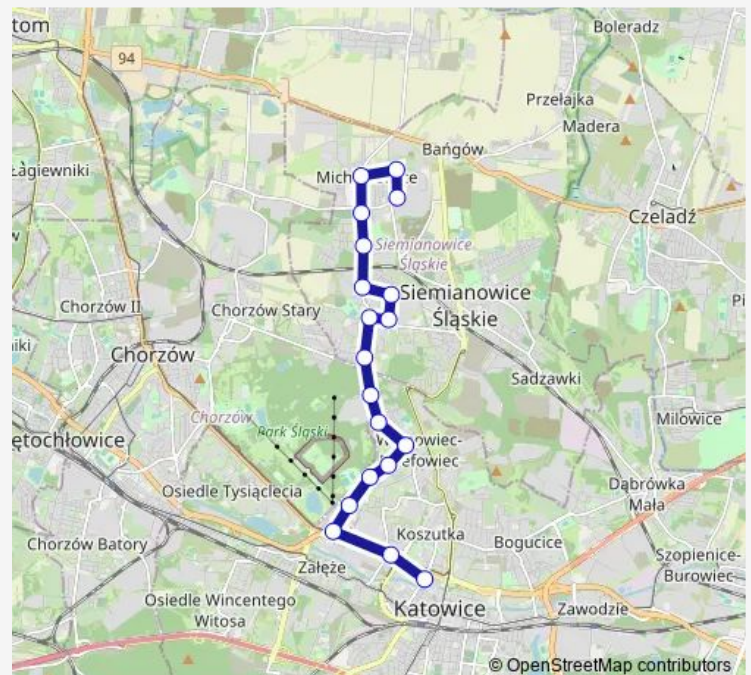

Direction

Katowice Sokolska — Michałkowice Wyzwolenia

19 stops

[Open route schedule](#)

Katowice Sokolska

Dąb Huta Baildon

Dąb Kościół

Dąb Szkoła

Bytków Osiedle Młodych

Bytków Watoly

Michałkowice Park Górnik

Michałkowice Kościół

Michałkowice Kościelna

Michałkowice Towarowa [nż]

Michałkowice Wyzwolenia

Route schedule

Katowice Sokolska — Michałkowice Wyzwolenia

Monday 03:45-05:04

Tuesday 03:45-05:04

Wednesday 03:45-05:04

Thursday 03:45-05:04

Friday 03:45-05:04

Saturday 03:45-04:30

Sunday 03:45

Route info

Direction: Katowice Sokolska

Stops: 19

Trip Duration: 0 hour 24 min

110 Bus time schedules and route maps are available in an offline PDF at busmaps.com. Use the busmaps.com website to see live bus times, train schedule or subway schedule, and step-by-step directions for all public transit in Katowice