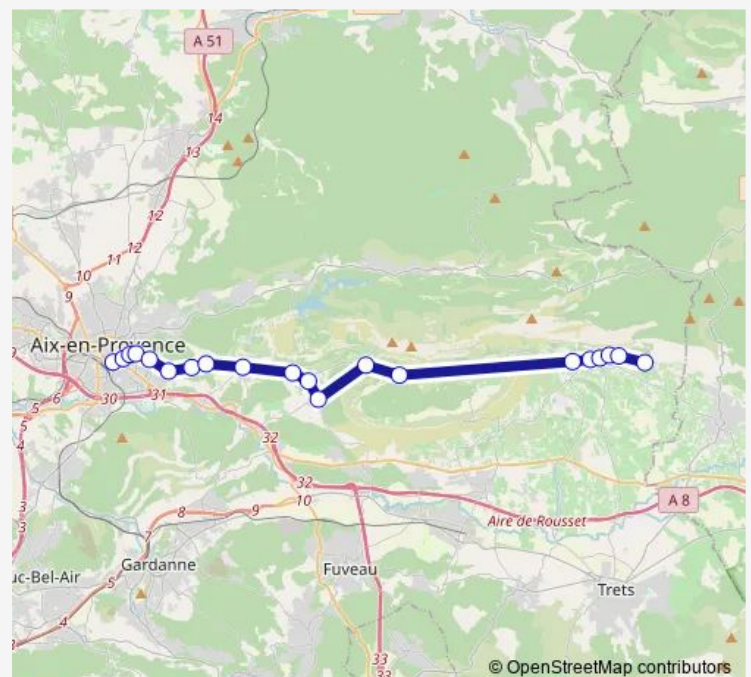

Friday 07:25-19:25

Saturday 07:25-19:25

Sunday 08:20-18:20

Route info

Direction: Roi René

Stops: 20

Trip Duration: 0 hour 45 min

110 — Puylobier-St Anto-Beau-Tholo-Aix

BusMaps

Direction

Légion Etrangère — Roi René

23 stops

[Open route schedule](#)

Légion Etrangère

Clos Ste Victoire

Camping

Wednesday 06:40-19:25

Thursday 06:40-19:25

Friday 06:40-19:25

Saturday 07:20-19:20

Sunday 09:20-19:20

Route info

Direction: Légion Etrangère

Stops: 23