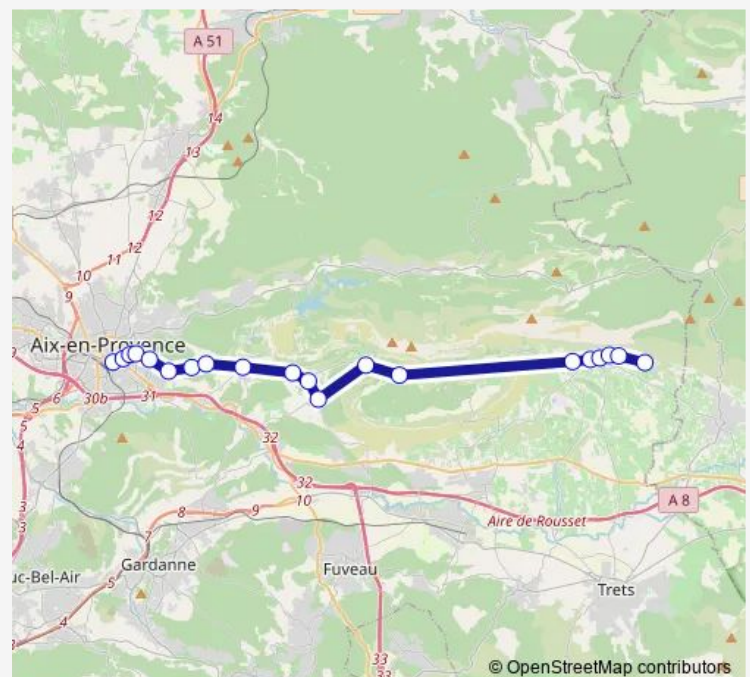

Friday 07:20-19:25

Saturday 07:20-19:25

Sunday 07:20-19:20

Route info

Direction: Roi René

Stops: 20

Trip Duration: 0 hour 50 min

110 — Puylobier-St Anto-Beau-Tholo-Aix

Direction

Légion Etrangère — Roi René

23 stops

[Open route schedule](#)

Légion Etrangère

Clos Ste Victoire

Camping

Les Pallières

Silvacane

Rotonde Bonaparte

Roi René

Route schedule

Légion Etrangère — Roi René

Monday 06:40-19:25

Tuesday 06:40-19:25

Wednesday 06:40-19:25

Thursday 06:40-19:25

Friday 06:40-19:25

Saturday 07:20-19:20

Sunday 07:20-19:20

Route info

Direction: Légion Etrangère

Stops: 23

Trip Duration: 0 hour 55 min