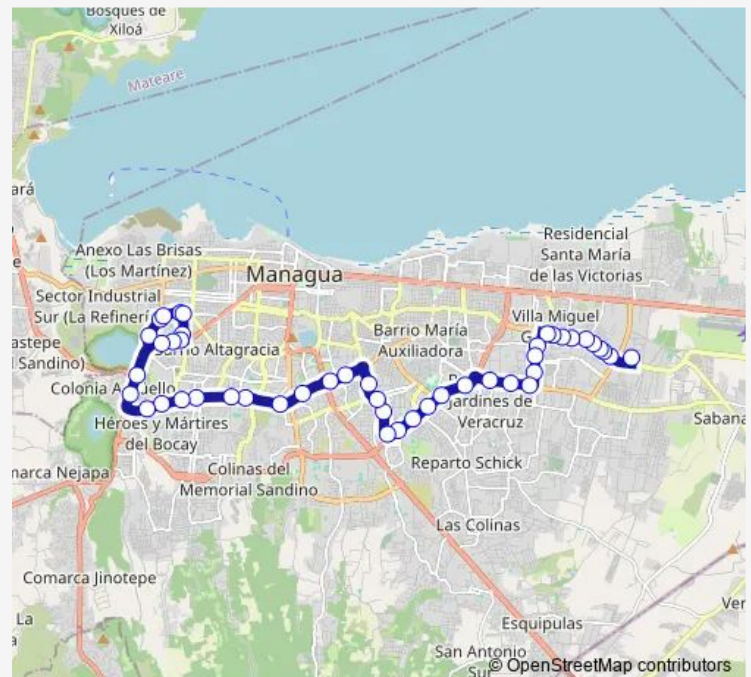

Mercado Huembes Sureste

Hospital Manolo Morales

Centro Comercial Managua

Route schedule

Mercado Mayoreo — Aldea Sos

Monday 06:00-20:48

Tuesday 06:00-20:48

Wednesday 06:00-20:48

Thursday 06:00-20:48

Friday 06:00-20:48

Saturday 06:00-20:48

Sunday 06:00-20:48

Route info

Direction: Mercado Mayoreo

Stops: 46

Trip Duration: 1 hour 15 min

110 — Ruta 110

BusMaps

Hospital Central

Liceo Franciscano

Altamira

Llantasa

Plaza El Sol

Catedral de Managua

Sunday 06:00-20:48

Route info

Direction: Aldea Sos

Stops: 51

Trip Duration: 1 hour 15 min

Altamira

Centro Médico Trinidad

Hospital Central