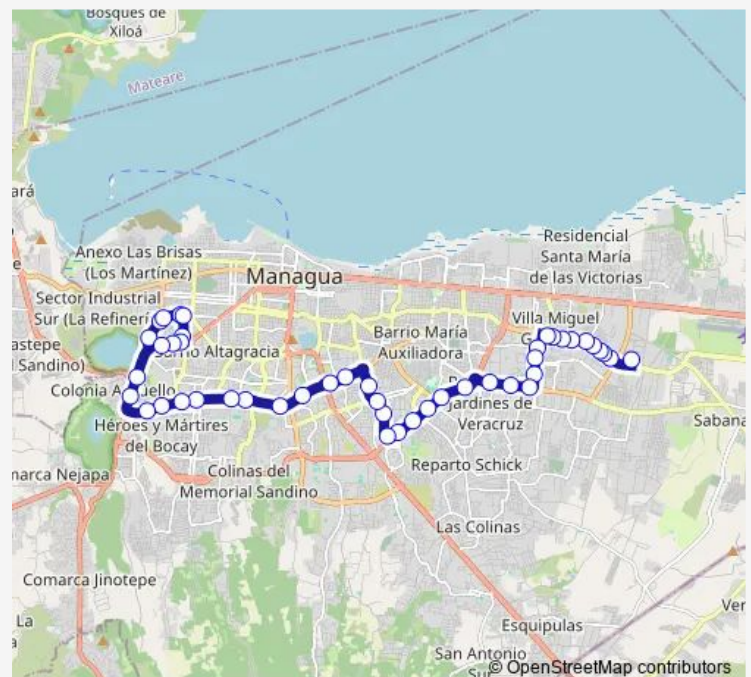

### Route schedule

Mercado Mayoreo — Aldea Sos

Monday 06:00-20:48

Tuesday 06:00-20:48

Wednesday 06:00-20:48

Thursday 06:00-20:48

Friday 06:00-20:48

Saturday 06:00-20:48

### Route info

Direction: Mercado Mayoreo

Stops: 46

Trip Duration: 1 hour 15 min

110 — Ruta 110

BusMaps

Hospital Central

Liceo Franciscano

## Route info

Direction: Aldea Sos

Stops: 51

Trip Duration: 1 hour 15 min

Altamira

Centro Médico Trinidad

Hospital Central

Centro Comercial Managua