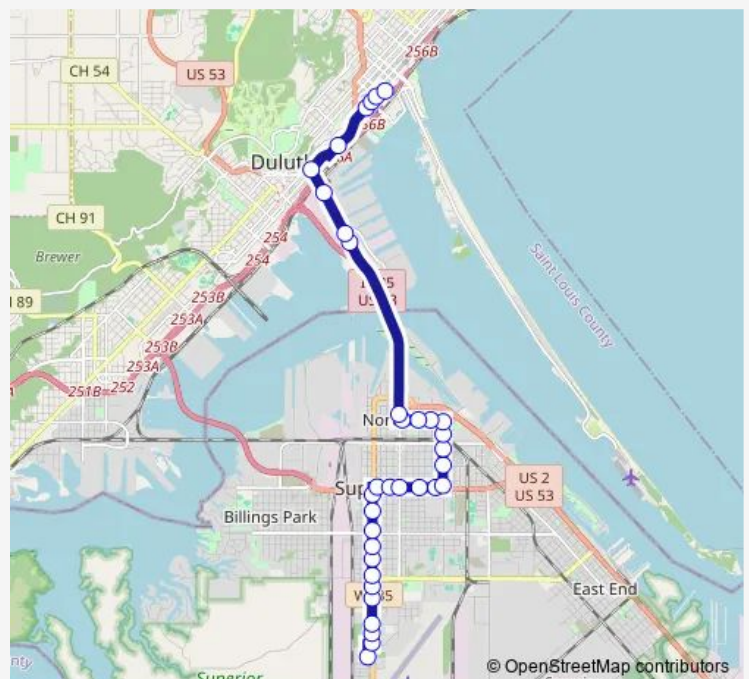

Thursday 05:37-23:37

Friday 05:37-23:37

Saturday 06:27-21:27

Sunday 06:27-21:27

Route info

Direction: Superior Wal-Mart Store

Stops: 35

Trip Duration: 0 hour 24 min

110 — DTC-Superior-Tower Ave

Catlin Ave & 06 St

06 St & Clough Ave

06 St & Grand Ave

06 St & Cumming Ave

05 St & Hammond Ave

Garfield Ave & Goodwill Industries

Garfield Ave @ 602 (Birch

Garfield Ave @ 250 (Carg

Superior & Garfield

Superior St & Glen Pl

Superior St & 06 AW - Lib

Superior St & 05 Aw

Superior St & 04 Aw

Duluth Transportation Center East

Direction

Route info

Direction: Duluth Transportation Center West

Stops: 34

Trip Duration: 0 hour 22 min

Tower Ave & 20 St

Tower Ave & 21 St

Tower Ave & 23 St

Tower Ave & 24 St