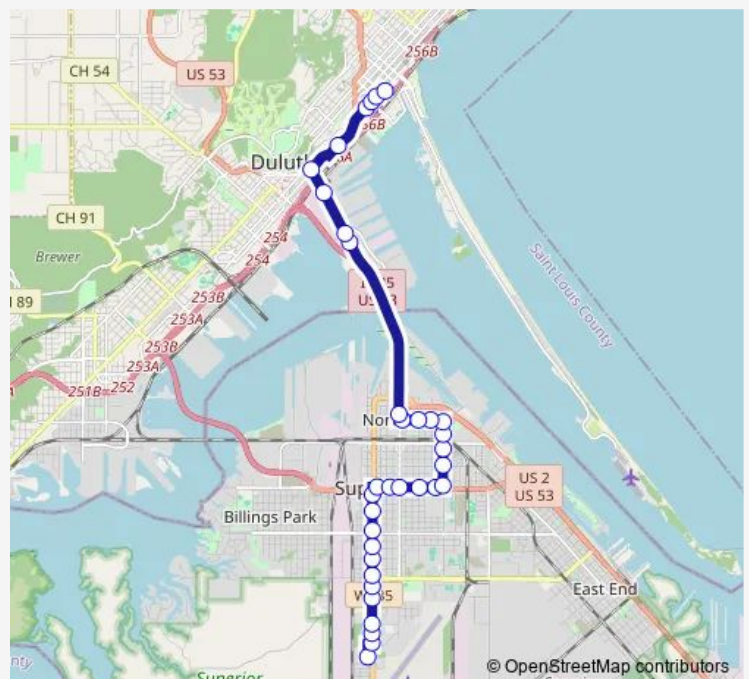

Thursday 05:37-23:37

Friday 05:37-23:37

Saturday 06:27-21:27

Sunday 06:27-21:27

Route info

Direction: Superior Wal-Mart Store

Stops: 35

Trip Duration: 0 hour 22 min

110 — DTC-Superior-Tower Ave

Catlin Ave & 06 St

06 St & Clough Ave

06 St & Grand Ave

06 St & Cumming Ave

05 St & Hammond Ave

Garfield Ave & Goodwill Industries

Garfield Ave @ 602 (Birch

Garfield Ave @ 250 (Carg

Superior & Garfield

Superior St & Glen Pl

Superior St & 06 AW - Lib

Superior St & 05 Aw

Superior St & 04 Aw

Duluth Transportation Center East

Direction

Route info

Direction: Duluth Transportation Center West

Stops: 34

Trip Duration: 0 hour 22 min

Tower Ave & 20 St

Tower Ave & 21 St

Tower Ave & 23 St

Tower Ave & 24 St