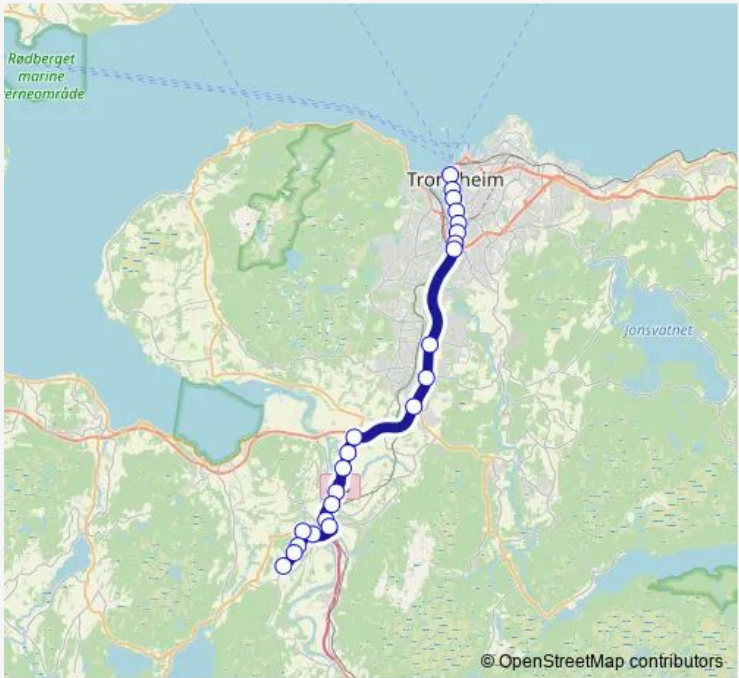

Night Bus Service 110 Nattbuss Trondheim- Melhus

[Go to website](#)

**Direction**  
 Dronningens gate — Brekkåsen snuplass  
 23 stops  
[Open route schedule](#)

- Dronningens gate
- Nidarosdomen
- Studentersamfundet
- Hesthagen
- Lerkendal
- Valøyvegen
- Bratsbergvegen
- Sluppen
- City Syd E6
- Hårstadkrysset
- Sandmoen E6
- Klett-krysset
- Ekra
- Skottvoll
- Brubakken
- Gylle
- Melhus sentrum
- Melhus skysstasjon
- Melhusbrua
- Gimsan
- Trøndertun

Route schedule  
 Dronningens gate — Brekkåsen snuplass

Monday	03:00
Tuesday	25:00 <sup>+1</sup>
Wednesday	03:00-01:00 <sup>+1</sup>
Thursday	03:00-01:00 <sup>+1</sup>
Friday	03:00-01:00 <sup>+1</sup>
Saturday	03:00-01:00 <sup>+1</sup>
Sunday	03:00-01:00 <sup>+1</sup>

Route info  
 Direction: Dronningens gate  
 Stops: 23  
 Trip Duration: 0 hour 37 min

110 — Nattbuss Trondheim- Melhus **BusMaps**

Brekkåsen

Brekkåsen snuplass

110 Night Bus Service time schedules and route maps are available in an offline PDF at [busmaps.com](https://busmaps.com). Use the [busmaps.com](https://busmaps.com) website to see live bus times, train schedule or subway schedule, and step-by-step directions for all public transit in Melhus