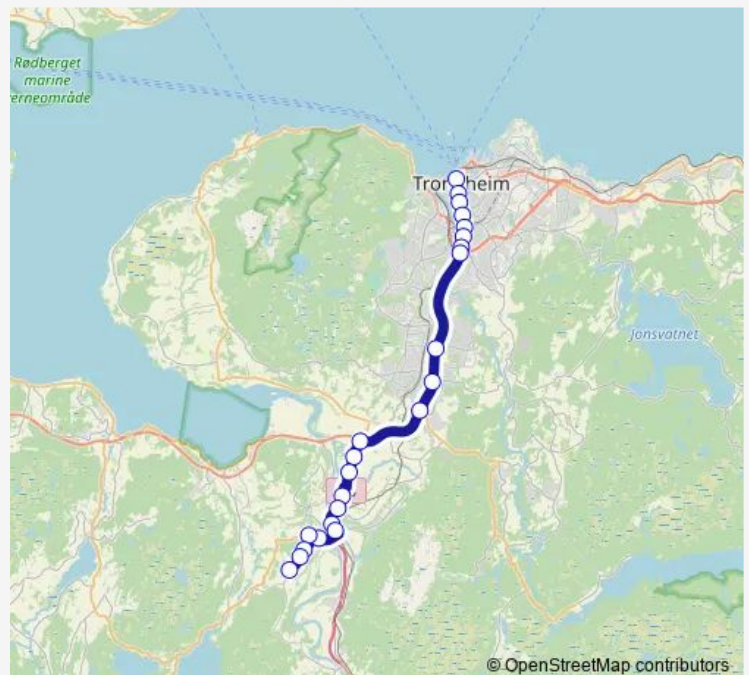

Night Bus Service 110 Nattbuss Trondheim- Melhus

[Go to website](#)

Direction

Dronningens gate — Brekkåsen snuplass

23 stops

[Open route schedule](#)

Dronningens gate

Nidarosdomen

Studentersamfundet

Hesthagen

Lerkendal

Valøyvegen

Bratsbergvegen

Sluppen

City Syd E6

Hårstadkrysset

Sandmoen E6

Klettkrysset

Ekra

Skottvoll

Brubakken

Gylle

Melhus sentrum

Melhus skysstasjon

Melhusbrua

Gimsan

Trøndertun

Route schedule

Dronningens gate — Brekkåsen snuplass

Monday 03:00

Tuesday 25:00⁺¹

Wednesday 03:00-01:00⁺¹

Thursday 03:00-01:00⁺¹

Friday 03:00-01:00⁺¹

Saturday 03:00-01:00⁺¹

Sunday 03:00-01:00⁺¹

Route info

Direction: Dronningens gate

Stops: 23

Trip Duration: 0 hour 37 min

110 — Nattbuss Trondheim- Melhus