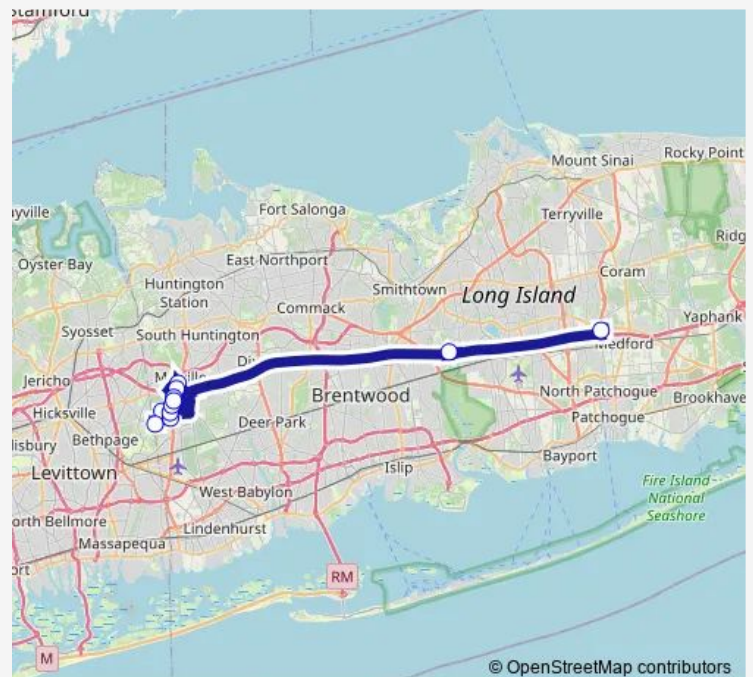

Oser Ave/Adams Ave

Marcus Blvd/Oser Ave

Marcus Blvd/Arkay Dr

Kennedy Dr/Plant Ave

Exit 63 Park and Ride

Route schedule

Motor Pkwy/Kennedy Dr — Exit 63 Park and Ride

Monday 17:10

Tuesday 17:10

Wednesday 17:10

Thursday 17:10

Friday 17:10

Saturday —

Sunday —

Route info

Direction: Motor Pkwy/Kennedy Dr

Stops: 15

Trip Duration: 0 hour 40 min

© OpenStreetMap contributors

■ 110 — Suffolk Clipper

BusMaps

Direction

Exit 63 Park and Ride — Hub Drive (25)

10 stops

Route info

Direction: Exit 63 Park and Ride

Stops: 19

Trip Duration: 1 hour 10 min

Direction

Park Dr (15) — Exit 63 Park and Ride

12 stops

[Open route schedule](#)