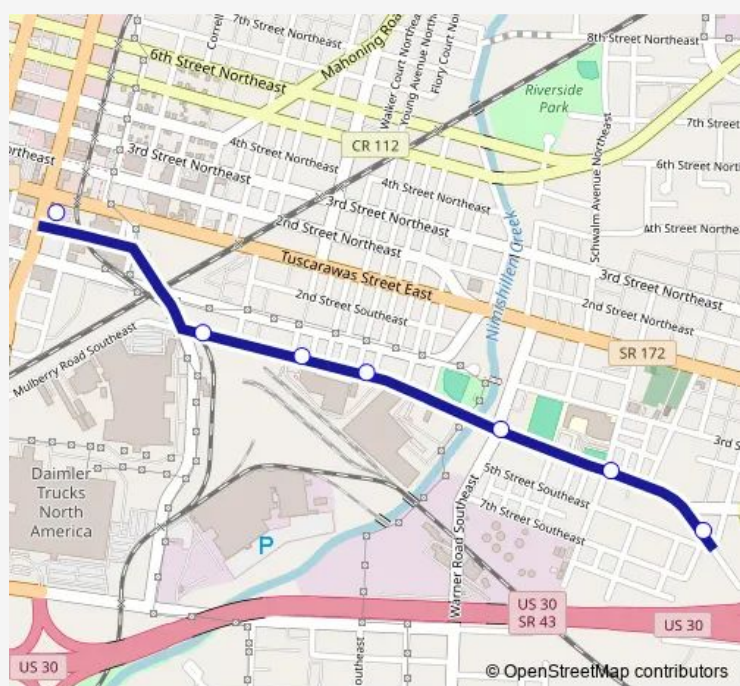

4TH ST AND Warner RD Se

4TH ST AND Janet CT Se

4TH ST AND Rowland AVE Se

4TH ST AND Madison AVE Se

Cornerstone Transit Center

Route schedule

5TH ST AND Waynesburg DR Se — Cornerstone Transit Center

Monday	06:02-21:32
Tuesday	06:02-21:32
Wednesday	06:02-21:32
Thursday	06:02-21:32
Friday	06:02-21:32
Saturday	06:02-21:32
Sunday	—

Route info

Direction: 5TH ST AND Waynesburg DR Se

Stops: 7

Trip Duration: 0 hour 8 min

110 — Sherrick Warner-Downtown Canton

Direction

Cornerstone Transit Center — 5TH ST AND Waynesburg DR Se

27 stops

[Open route schedule](#)

Cornerstone Transit Center

Cherry AVE SE AND Route 30

Alan Page DR AND Cherry AVE Se

Alan Page DR AND Sommerset AVE Se

Sommerset AVE AND Kingston DR Se

Sommerset AVE AND 17th ST Se

Cherry AVE AND Gateway Blvd Se

Saturday 05:45-21:15

Sunday —

Route info

Direction: Cornerstone Transit Center

Stops: 27

Trip Duration: 0 hour 17 min

5TH ST AND Schwalm AVE Se

5TH ST AND Hartford AVE Se