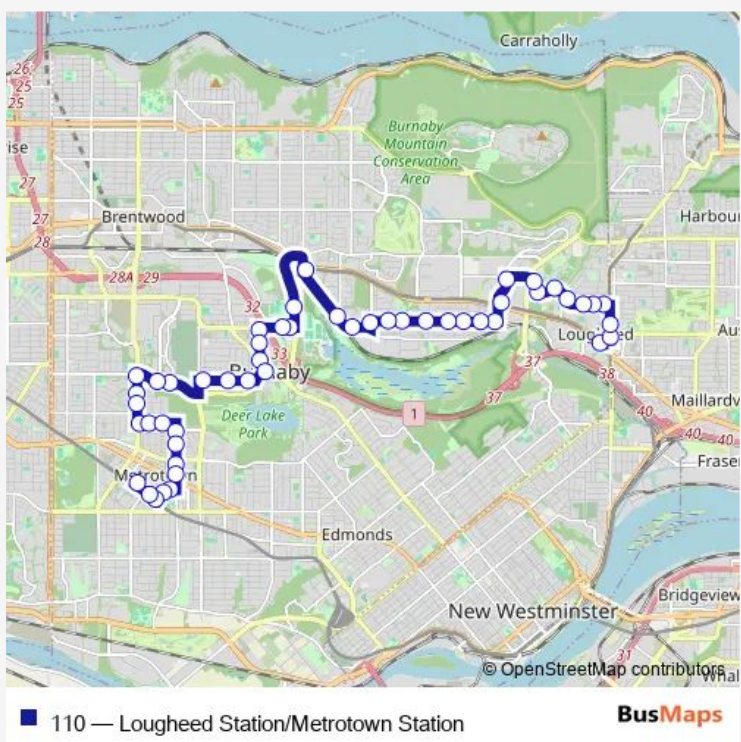

Bus 110 Lougheed Station/Metrotown Station

[Go to website](#)

Direction
 Lougheed Station @ Bay 3 — Metrotown Station @ Bay 1
 50 stops
[Open route schedule](#)

- Lougheed Station @ Bay 3
- Northbound North Rd @ Gatineau Place
- Northbound North Rd @ Austin Ave
- Westbound Cameron St @ North Rd
- Westbound Cameron St @ Morrey Court
- Westbound Cameron St @ Bartlett Court
- Northbound Beaverbrook Dr @ Cameron St
- Westbound Beaverbrook Dr @ Centaurus Dr
- Northbound Eastlake Dr @ Beaverbrook Dr
- Northbound Eastlake Dr @ Centaurus Dr
- Southbound Production Way @ Eastlake Dr
- Production Way Station @ Bay 2
- Westbound Government Rd @ Brighton Ave
- Westbound Government Rd @ 8300 Block
- Westbound Government Rd @ Lakedale Ave
- Westbound Government Rd @ 8000 Block
- Westbound Government Rd @ Piper Ave
- Westbound Government Rd @ Lozells Ave
- Westbound Government Rd @ 7500 Block
- Southbound Phillips Ave @ Government Rd
- Westbound Winston St @ 7200 Block

Route schedule
 Lougheed Station @ Bay 3 — Metrotown Station @ Bay 1

Monday	04:50-01:30 ⁺¹
Tuesday	04:50-01:30 ⁺¹
Wednesday	04:50-01:30 ⁺¹
Thursday	04:50-01:30 ⁺¹
Friday	04:50-01:30 ⁺¹
Saturday	06:16-01:32 ⁺¹
Sunday	07:35-01:35 ⁺¹

Route info
 Direction: Lougheed Station @ Bay 3
 Stops: 50
 Trip Duration: 0 hour 50 min

Westbound Winston St @ Bainbridge Ave

Sperling Station @ Bay 3

Southbound Kensington Ave @ Joe Sakic Way

Westbound Sprott St @ Kensington Ave

Saturday 06:02-00:30⁺¹

Sunday 07:35-00:40⁺¹

Route info

Direction: Metrotown Station @ Bay 13

Stops: 49

Trip Duration: 0 hour 39 min

Eastbound Sprott St @ Kensington Ave

Northbound Kensington Ave @ Joe Sakic Way