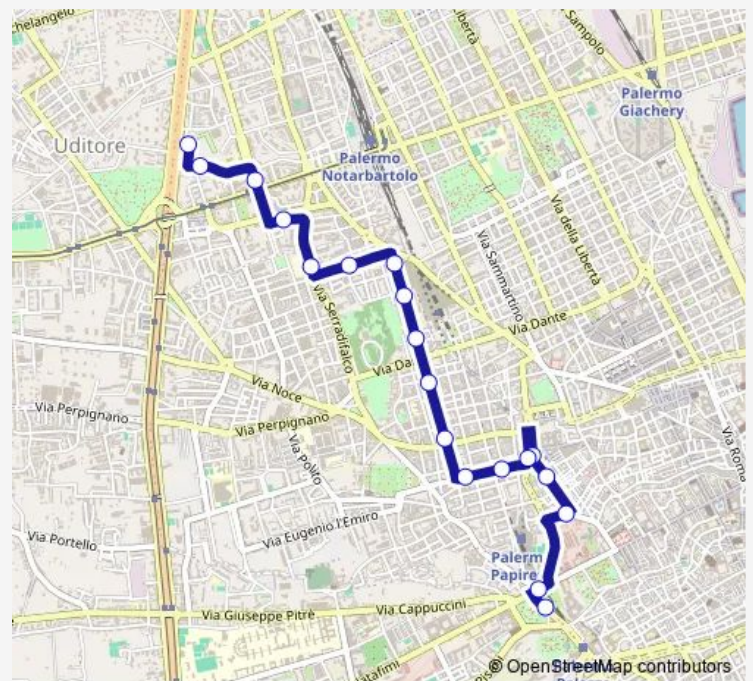

Route schedule

Piazzale John Lennon 110 — Indipendenza - Palazzo Reale

Monday	05:50-21:10
Tuesday	05:50-21:10
Wednesday	05:50-21:10
Thursday	05:50-21:10
Friday	05:50-21:10
Saturday	05:50-21:10
Sunday	06:21-21:20

Route info

Direction: Piazzale John Lennon 110

Stops: 18

Trip Duration: 0 hour 14 min

Direction

Indipendenza - Palazzo Reale — Piazzale John Lennon
110

19 stops

[Open route schedule](#)

Galilei - Leonardo DA Vinci

Giotto - Regione Siciliana

Piazzale John Lennon 110

Route schedule

Indipendenza - Palazzo Reale — Piazzale John Lennon
110

Monday 06:05-21:30

Tuesday 06:05-21:30

Wednesday 06:05-21:30

Thursday 06:05-21:30

Friday 06:05-21:30

Saturday 06:05-21:30

Sunday 06:39-21:35

Route info

Direction: Indipendenza - Palazzo Reale

Stops: 19

Trip Duration: 0 hour 25 min