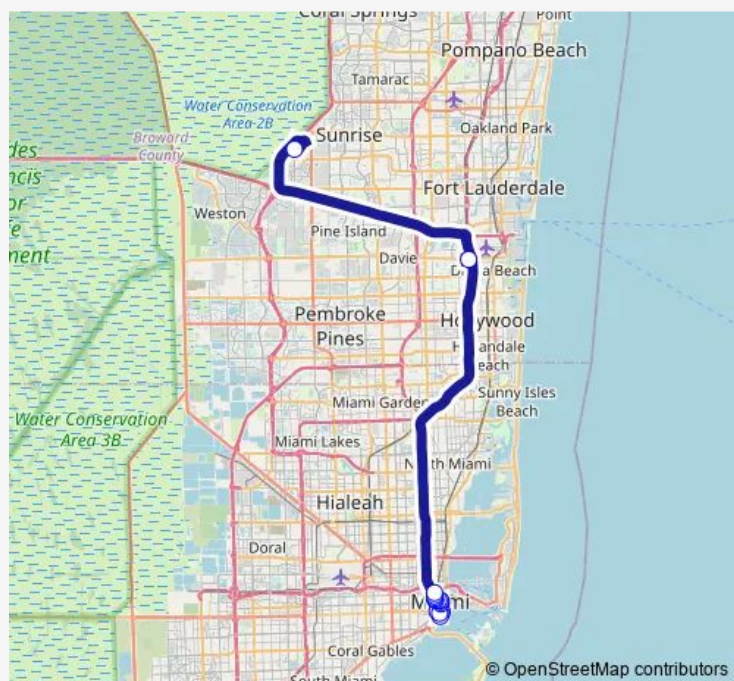

## Bus 110 595 Express Bb&T Center to Miami/Brickell

[Go to website](#)

### Direction

Sunrise Park & Ride — SE 13 S/Brickell A

13 stops

[Open route schedule](#)

Sunrise Park & Ride

FLL Airport Griffin/TRI-Rail Station

NW 8 S/NW 1 A - (Overtown Metrorail Station)

NW 1 A/NW 5 S - (State Plaza Metromover Station)

### Route schedule

Sunrise Park & Ride — SE 13 S/Brickell A

Monday 05:10-07:50

Tuesday 05:10-07:50

Wednesday 05:10-07:50

Thursday 05:10-07:50

Friday 05:10-07:50

Saturday —

### Route info

Direction: Sunrise Park & Ride

Stops: 13

Trip Duration: 1 hour 6 min

**Direction**

Sunrise Park & Ride — SW 1 A/SW 9 S - (Brickell Metrorail Station)

2 stops

[Open route schedule](#)