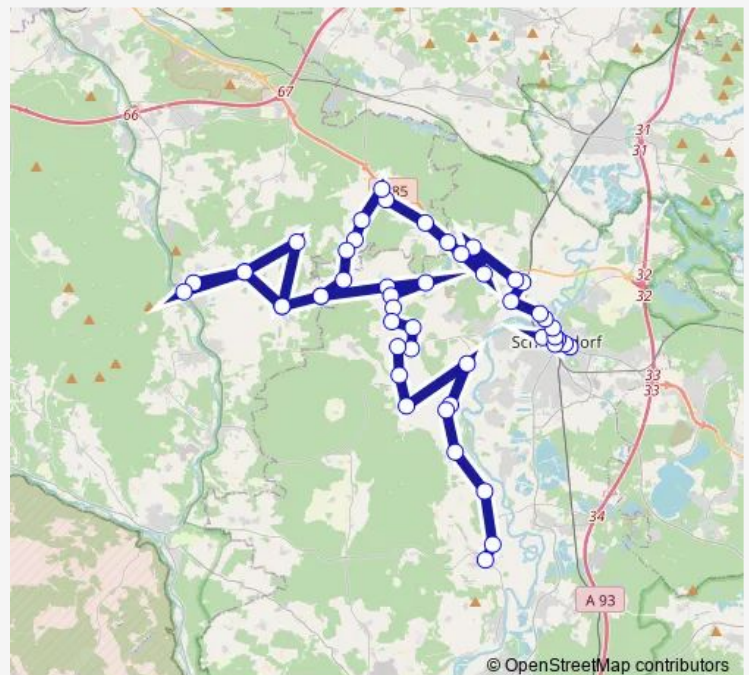

### Route schedule

Bubach — Schwandorf

Monday 08:03-13:55

Tuesday 08:03-13:55

Wednesday 08:03-13:55

Thursday 08:03-13:55

Friday 08:03-13:55

Saturday 09:10

### Route info

Direction: Bubach

Stops: 42

Trip Duration: 0 hour 52 min

■ 110

BusMaps

Seulohe, Seulohe

Langenwies, Langenwies