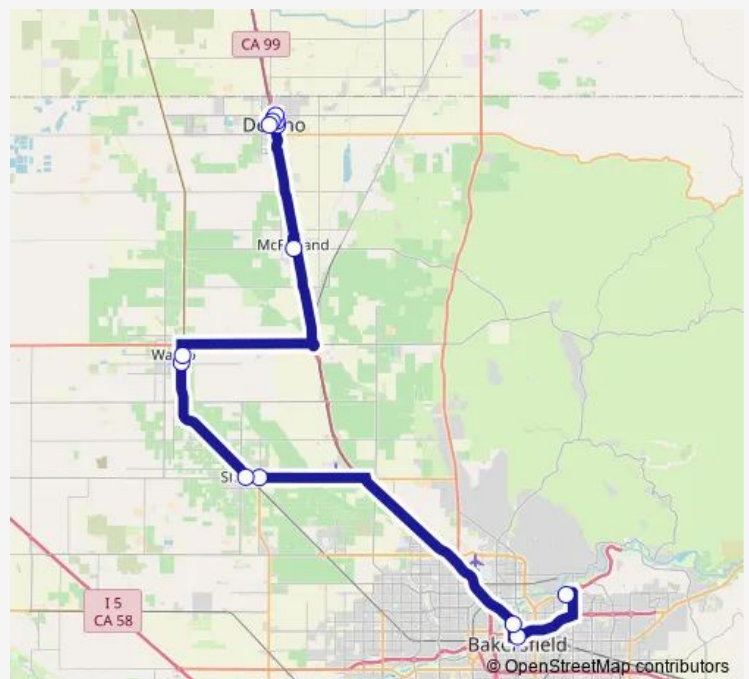

F St. at Poso Dr. (SB) (761141)

Stringham Park - Southbound (4160862)

Lerdo Highway at Beech Avenue (SB) (2618133)

F St. at 30th St. (780775)

ETR - Napd / F St. (760892)

GET Downtown Transit Center (760793)

Bakersfield College / Panorama Dr. (760744)

Route schedule

9th Ave. at Jefferson St. (760887) — Bakersfield College / Panorama Dr. (760744)

Monday	05:50-15:35
Tuesday	05:50-15:35
Wednesday	05:50-15:35
Thursday	05:50-15:35
Friday	05:50-15:35
Saturday	—
Sunday	—

Route info

Direction: 9th Ave. at Jefferson St. (760887)

Stops: 14

Trip Duration: 1 hour 29 min

110 — Delano - Bakersfield

Direction

9th Ave. at Jefferson St. (760887) — Valley Plaza/Wible Rd. (760878)

15 stops

[Open route schedule](#)

9th Ave. at Jefferson St. (760887)

Delano City Hall / Jefferson St. (760888)

Jefferson Ave. at Cecil Ave. (761145)

Delano Transit Center (761109)

Delano Community Center/Ellington St. (760893)