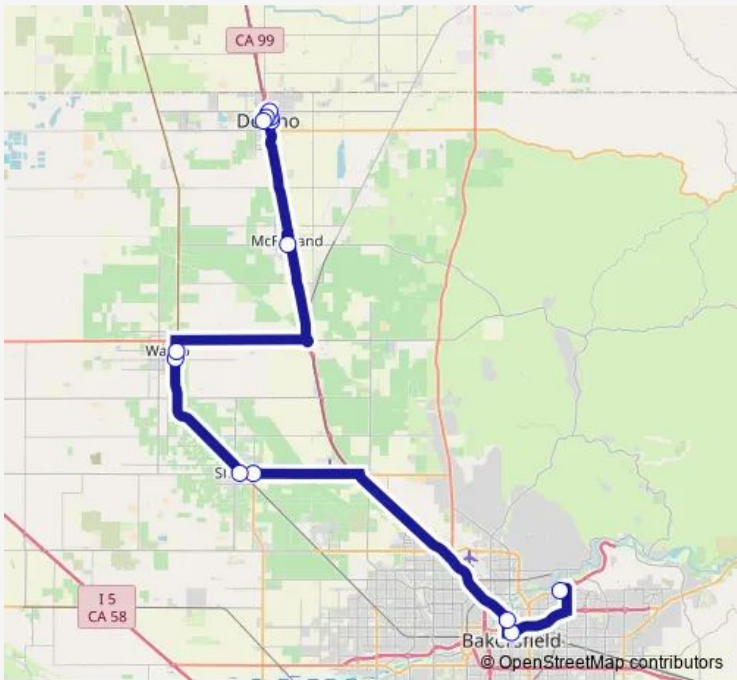

Bus 110 Delano - Bakersfield

[Go to website](#)

Direction
 9th Ave. at Jefferson St. (760887) — Bakersfield College / Panorama Dr. (760744)
 14 stops
[Open route schedule](#)

- 9th Ave. at Jefferson St. (760887)
- Delano City Hall / Jefferson St. (760888)
- Jefferson Ave. at Cecil Ave. (761145)
- Delano Transit Center (761109)
- Delano Community Center/Ellington St. (760893)
- Mcfarland Community Center (760886)
- Wasco City Hall / 8th St. (760872)
- F St. at Poso Dr. (SB) (761141)
- Stringham Park - Southbound (4160862)
- Leardo Highway at Beech Avenue (SB) (2618133)
- F St. at 30th St. (780775)
- ETR - Napd / F St. (760892)
- GET Downtown Transit Center (760793)
- Bakersfield College / Panorama Dr. (760744)

Route schedule

9th Ave. at Jefferson St. (760887) — Bakersfield College / Panorama Dr. (760744)

Monday	05:50-15:35
Tuesday	05:50-15:35
Wednesday	05:50-15:35
Thursday	05:50-15:35
Friday	05:50-15:35
Saturday	—
Sunday	—

Route info
 Direction: 9th Ave. at Jefferson St. (760887)
 Stops: 14
 Trip Duration: 1 hour 29 min

Direction

9th Ave. at Jefferson St. (760887) — Valley Plaza/Wible Rd. (760878)

15 stops

[Open route schedule](#)

Wasco City Hall / 8th St. (760872)

F St. at Poso Dr. (SB) (761141)

Stringham Park - Southbound (4160862)

Lerdo Highway at Beech Avenue (SB) (2618133)

F St. at 30th St. (780775)

ETR - Napd / F St. (760892)

GET Downtown Transit Center (760793)