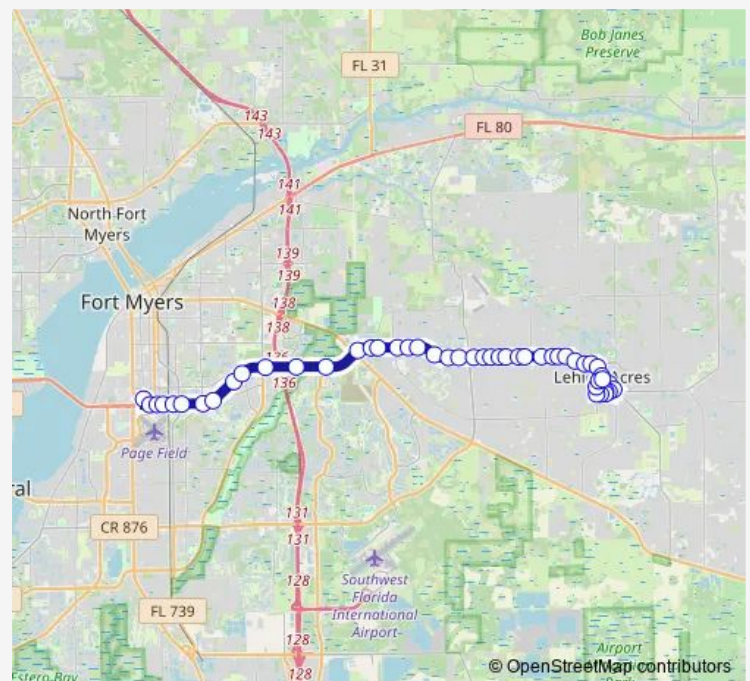

LEE Blvd @ Abrams Blvd

LEE Blvd @ AIM AVE-Eb

LEE Blvd @ LEE St

LEE Blvd @ Jack AVE N-Eb

Route schedule

Edison Mall Transfer Ctr — Plaza DR @ Homestead RD N

Monday 05:00-21:25

Tuesday 05:00-21:25

Wednesday 05:00-21:25

Thursday 05:00-21:25

Friday 05:00-21:25

Saturday 05:00-21:25

Sunday 06:10-19:35

Route info

Direction: Edison Mall Transfer Ctr

Stops: 48

Trip Duration: 0 hour 35 min

110 — Route 110

LEE Blvd @ Harold AVE N

LEE Blvd @ Gunnery RD N-Eb

LEE Blvd @ Douglas AVE N

LEE Blvd @ Colin AVE N-Eb

LEE Blvd @ Bruce AVE N

LEE Blvd @ Yvonne AVE N

LEE Blvd @ Terry AVE N

LEE Blvd @ Sara AVE N-Eb

LEE Blvd @ Sunshine Blvd N

LEE Blvd @ Joan AVE N-Eb

LEE Blvd @ IDA AVE N-Eb

Walmart-Eb

LEE Blvd @ Bella CT-Eb

LEE Blvd @ Hazelwood AVE S-Eb1