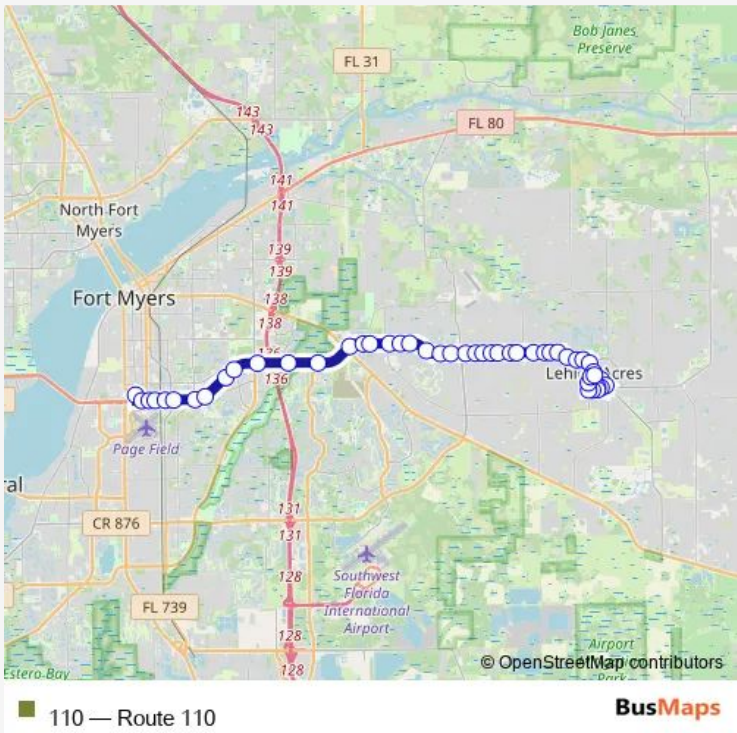

Bus 110 Route 110

[Go to website](#)

Direction
 Edison Mall Transfer Ctr — Plaza DR @ Homestead RD N
 48 stops
[Open route schedule](#)

- Edison Mall Transfer Ctr
- Colonial Blvd @ Solomon Blvd-Eb
- Colonial Blvd @ Evans AVE-Eb1
- Colonial Blvd @ Evans AVE-Eb2
- Colonial Blvd @ Metro Pkwy-Eb1
- Colonial Blvd @ Metro Pkwy-Eb2
- Colonial Blvd @ Deer RN Farms Rd
- Colonial Blvd @ Camino Real Way
- Colonial Blvd @ Wnklr AVE Ext
- Colonial Blvd @ Wnklr Ave
- Colonial Blvd @ Rolfes Rd
- Colonial Blvd @ Forum Blvd-Eb
- Colonial Blvd @ Treeline Ave
- LEE Blvd @ SR 82
- LEE Blvd @ Silver Birch Way
- LEE Blvd @ Leonard Blvd N-Eb
- LEE Blvd @ Westgate Blvd
- LEE Blvd @ Abrams Blvd
- LEE Blvd @ AIM AVE-Eb
- LEE Blvd @ LEE St
- LEE Blvd @ Jack AVE N-Eb

Route schedule
 Edison Mall Transfer Ctr — Plaza DR @ Homestead RD N

Monday	05:00-21:25
Tuesday	05:00-21:25
Wednesday	05:00-21:25
Thursday	05:00-21:25
Friday	05:00-21:25
Saturday	05:00-21:25
Sunday	06:10-19:35

Route info
 Direction: Edison Mall Transfer Ctr
 Stops: 48
 Trip Duration: 0 hour 50 min

LEE Blvd @ Harold AVE N

LEE Blvd @ Gunnery RD N-Eb

LEE Blvd @ Douglas AVE N

LEE Blvd @ Colin AVE N-Eb

LEE Blvd @ Bruce AVE N

Thursday 05:32-21:20

Friday 05:32-21:20

Saturday 05:32-21:20

Sunday 06:51-20:25

Route info

Direction: Plaza DR @ Homestead RD N

Stops: 40

Trip Duration: 0 hour 44 min