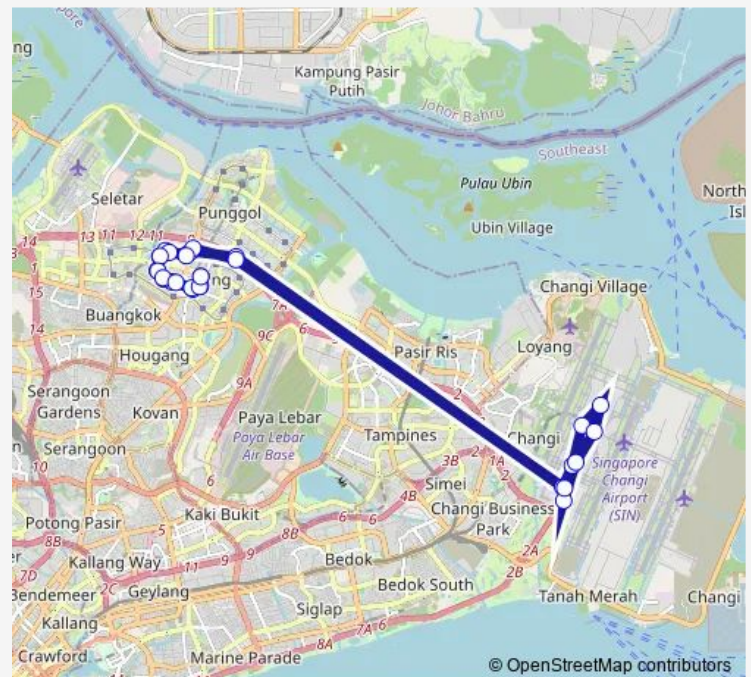

Thursday 05:30

Friday 05:30

Saturday 05:30

Sunday 05:30

Route info

Direction: Compassvale Int

Stops: 30

Trip Duration: 2 hour 40 min