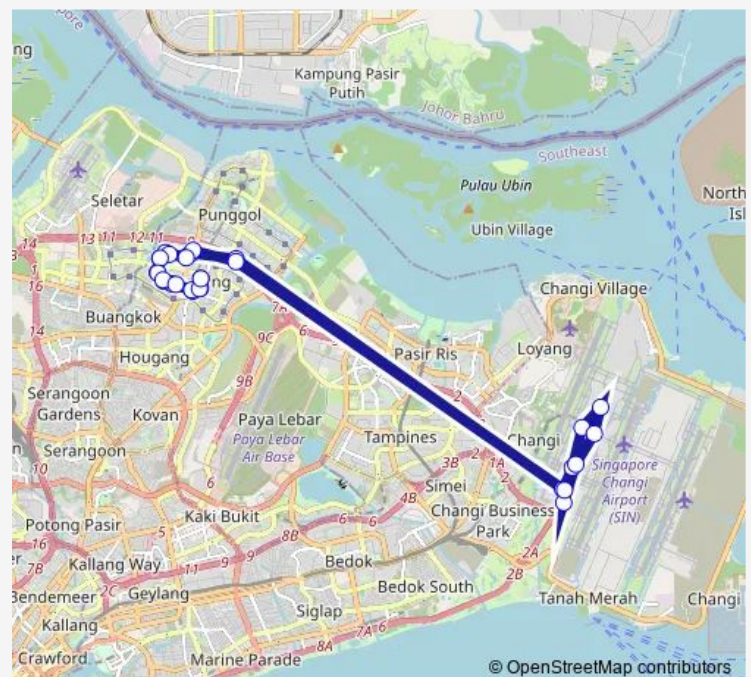

Thursday 05:30

Friday 05:30

Saturday 05:30

Sunday 05:30

Route info

Direction: Compassvale Int

Stops: 30

Trip Duration: 2 hour 40 min