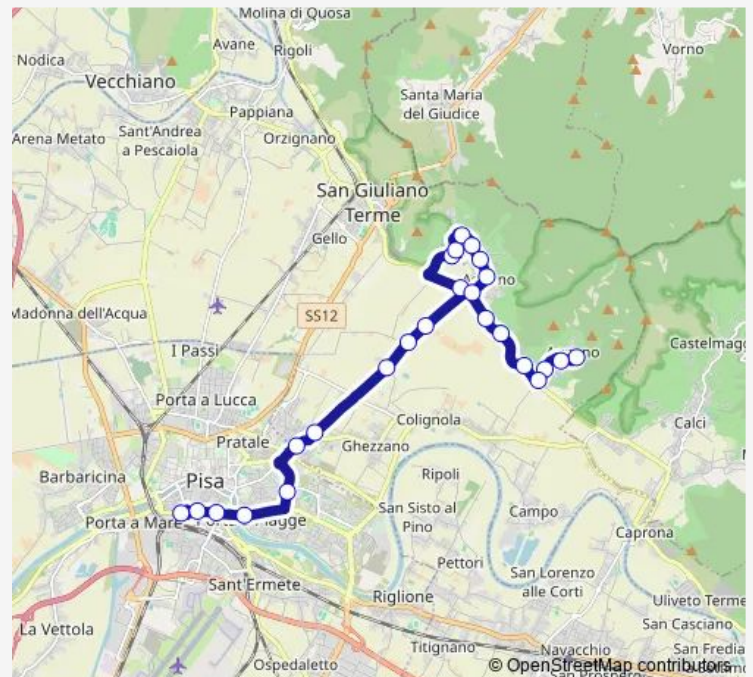

Bus 110 Pisa-Asciano-Agnano

[Go to website](#)

Direction

Agnano — Pisa Battisti

25 stops

[Open route schedule](#)

Agnano

Agnano V.Xxv Aprile Fr Circolo

V.Condotti 106

La Fontina Fr 22

Pisa V.Nenni Scuole Marchesi

Route schedule

Agnano — Pisa Battisti

Monday 08:20-20:28

Tuesday 08:23-20:28

Wednesday 08:23-20:28

Thursday 08:20-20:28

Friday 08:20-20:28

Saturday 08:20-20:28

Sunday 08:20-19:48

Route info

Direction: Agnano

Stops: 25

Trip Duration: 0 hour 33 min

110 — Pisa-Asciano-Agnano

Matteotti 2

Croce 1

Croce 2

Pisa Battisti

Direction

Agnano — V.Verri C/O Scuole

20 stops