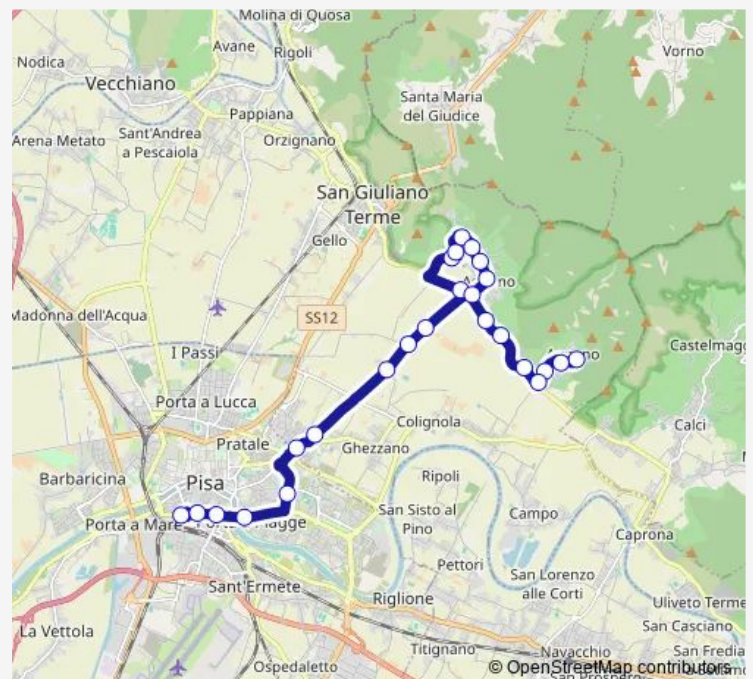

Bus 110 Pisa-Asciano-Agnano

[Go to website](#)

Direction

Agnano — Pisa Battisti

25 stops

[Open route schedule](#)

Agnano

Agnano V.Xxv Aprile Fr Circolo

V.Condotti 106

La Fontina Fr 22

Pisa V.Nenni Scuole Marchesi

Route schedule

Agnano — Pisa Battisti

Monday 08:20-20:28

Tuesday 08:23-20:28

Wednesday 08:23-20:28

Thursday 08:20-20:28

Friday 08:20-20:28

Saturday 08:20-20:28

Sunday 08:20-19:48

Route info

Direction: Agnano

Stops: 25

Trip Duration: 0 hour 33 min

110 — Pisa-Asciano-Agnano

Matteotti 2

Croce 1

Croce 2

Pisa Battisti

Direction

Agnano — V.Verri C/O Scuole

20 stops