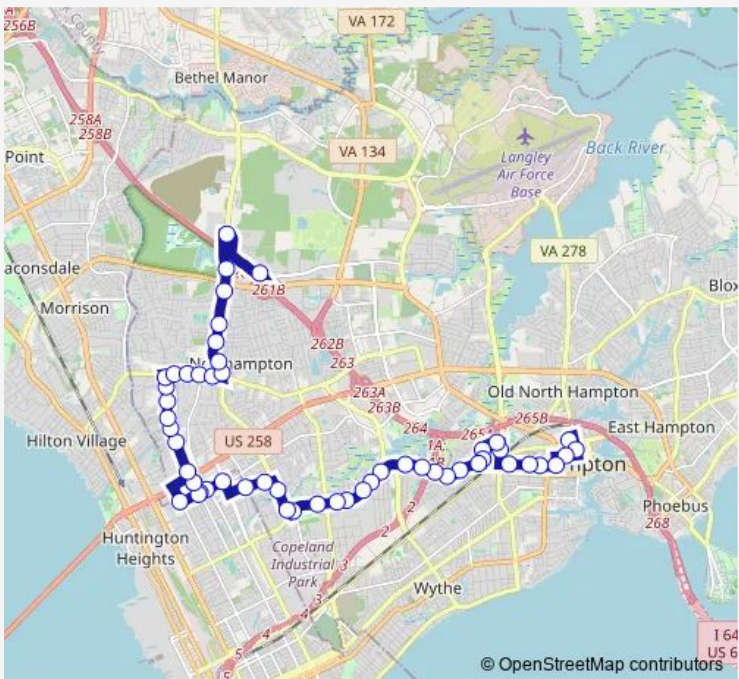

Direction
 VA Peninsula Community College — Hampton Transit Center
 48 stops
[Open route schedule](#)

- VA Peninsula Community College
- Thomas Nelson & Battle
- BIG Bethel & Town Center
- BIG Bethel & Michaels Woods
- BIG Bethel & Burton
- BIG Bethel & Liberty
- BIG Bethel & OLD BIG Bethel
- BIG Bethel & Todds
- Todds & OLD BIG Bethel
- Todds & Topping
- Todds & Ridgecrest
- Orcutt & Todds
- Orcutt & Sharpley
- Orcutt & Friendly
- Orcutt & Goldsboro
- Orcutt & Andover
- Marshall & 79th
- 79th & Orcutt
- Orcutt & 81st
- 76th & Chestnut
- Lassiter & Martha Lee

Route info
 Direction: VA Peninsula Community College
 Stops: 48
 Trip Duration: 0 hour 43 min

Lassiter & Juanita

BIG Bethel & Joynes

BIG Bethel & Briarfield

Briarfield & E

Briarfield & Aberdeen

Briarfield & Parkinson

Saturday 07:00-22:00

Sunday 08:00-19:00

Route info

Direction: Hampton Transit Center

Stops: 54

Trip Duration: 0 hour 48 min

BIG Bethel & Briarfield

BIG Bethel & Joynes

BIG Bethel & Village

BIG Bethel & Town Center

Thomas Nelson & BIG Bethel

110 Bus time schedules and route maps are available in an offline PDF at busmaps.com. Use the busmaps.com website to see live bus times, train schedule or subway schedule, and step-by-step directions for all public transit in Hampton