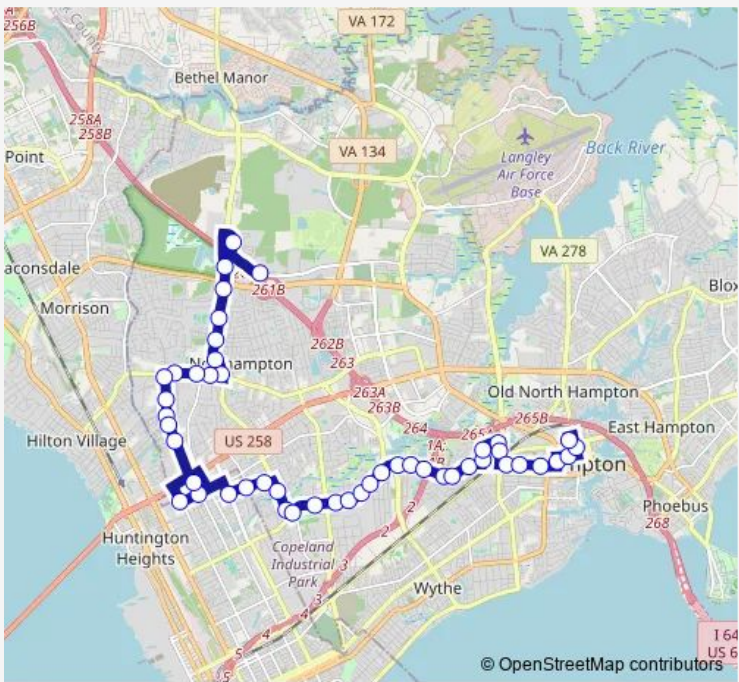

**Direction**  
 VA Peninsula Community College — Hampton Transit Center  
 48 stops  
[Open route schedule](#)

- VA Peninsula Community College
- Thomas Nelson & Battle
- BIG Bethel & Town Center
- BIG Bethel & Michaels Woods
- BIG Bethel & Burton
- BIG Bethel & Liberty
- BIG Bethel & OLD BIG Bethel
- BIG Bethel & Todds
- Todds & OLD BIG Bethel
- Todds & Topping
- Todds & Ridgecrest
- Orcutt & Todds
- Orcutt & Sharpley
- Orcutt & Friendly
- Orcutt & Goldsboro
- Orcutt & Andover
- Marshall & 79th
- 79th & Orcutt
- Orcutt & 81st
- 76th & Chestnut
- Lassiter & Martha Lee

**Route info**  
 Direction: VA Peninsula Community College  
 Stops: 48  
 Trip Duration: 0 hour 43 min

Lassiter & Juanita

BIG Bethel & Joynes

BIG Bethel & Briarfield

Briarfield & E

Briarfield & Aberdeen

Briarfield & Parkinson

## Route info

Direction: Hampton Transit Center

Stops: 54

Trip Duration: 0 hour 48 min

BIG Bethel & Briarfield

BIG Bethel & Joynes

Lassiter & Juanita

76th & Martha Lee

Thomas Nelson & BIG Bethel

110 Bus time schedules and route maps are available in an offline PDF at [busmaps.com](https://busmaps.com). Use the [busmaps.com](https://busmaps.com) website to see live bus times, train schedule or subway schedule, and step-by-step directions for all public transit in Hampton