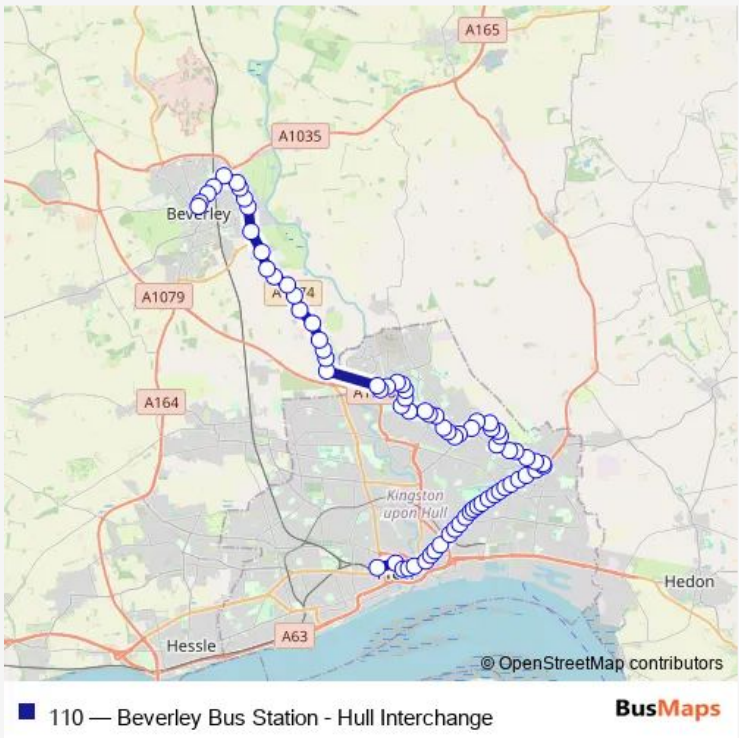

## Bus 110 Beverley Bus Station - Hull Interchange

[Go to website](#)

**Direction**  
 Beverley BS — Hull Interchange  
 72 stops  
[Open route schedule](#)

- Beverley BS
- Beverley Norwood
- Beverley Norwood
- Beverley Hull Bridge Road
- Beverley Hull Bridge Road
- Beverley Swinemoor Lane
- Beverley Swinemoor Lane
- Beverley Swinemoor Lane
- Beverley Hull Road
- Beverley Tokenspire
- Woodmansey Beverley Rd
- Woodmansey Hull Road
- Woodmansey Hull Road
- Woodmansey Hull Road
- Woodmansey Hull Road
- Woodmansey Hull Road
- Woodmansey Hull Road
- Dunswell Beverley Road
- Dunswell Beverley Road
- Dunswell Beverley Road
- Asda Kingswood

Route schedule  
 Beverley BS — Hull Interchange

Monday	07:40
Tuesday	07:40
Wednesday	07:40
Thursday	07:40
Friday	07:40
Saturday	—
Sunday	—

Route info  
 Direction: Beverley BS  
 Stops: 72  
 Trip Duration: 1 hour 10 min