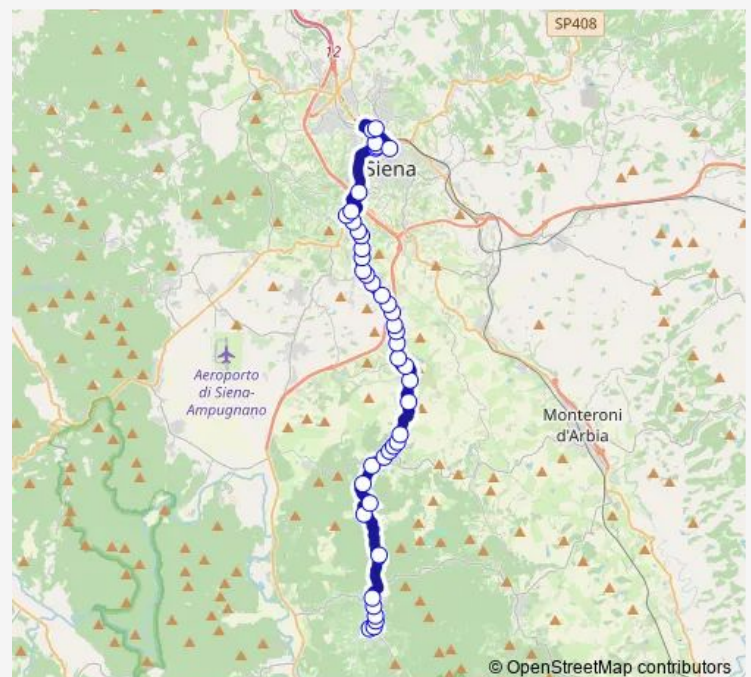

### Route schedule

Murlo — Casciano Cap.

Monday	16:18
Tuesday	16:18
Wednesday	16:18
Thursday	12:30-16:18
Friday	12:30-16:18
Saturday	—
Sunday	—

### Route info

Direction: Murlo

Stops: 19

Trip Duration: 0 hour 27 min

## Direction

Casciano Cap. — Autostazione [1]

44 stops

[Open route schedule](#)

Casciano Cap.

Via Del Lagaccio

Campo A Paolo 54

Campo A Paolo