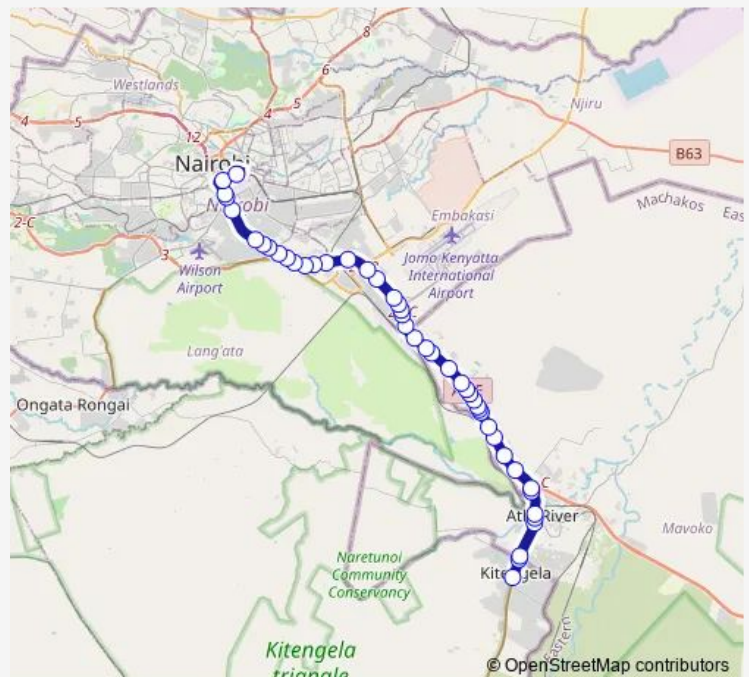

Thursday 06:00

Friday 06:00

Saturday 06:00

Sunday 06:00

Route info

Direction: Kitengela

Stops: 45

Trip Duration: 1 hour 16 min

110 — Railways-Mombasa Road-Mlolongo-Kitengela

Mabati

Kapa

Syokimau Railway Station

Reliance

Sgr

Nice and Lovely

Airport Junction