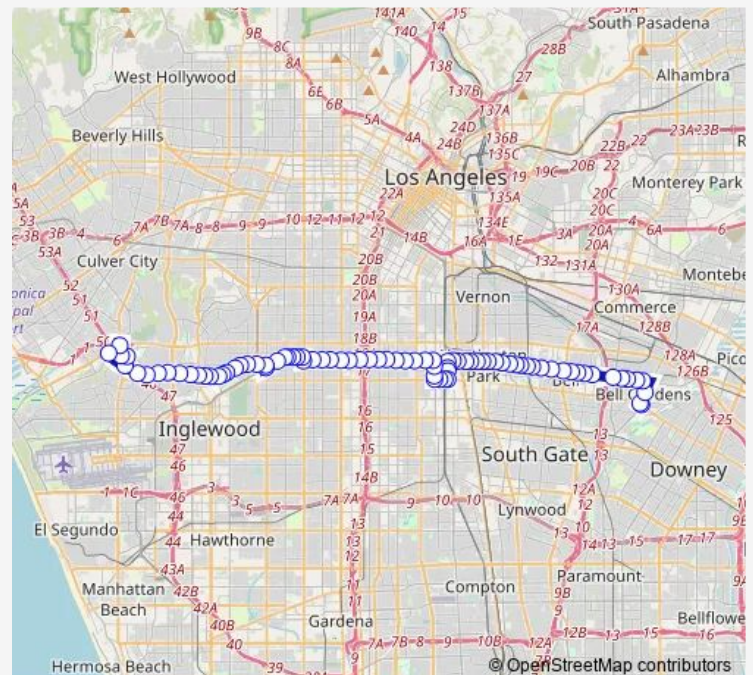

Bus 110 Metro Local Line

[Go to website](#)

Direction

Granger / Florence — Waters Edge / Jefferson

92 stops

[Open route schedule](#)

Granger / Florence

Garfield / Florence

Gage / Hood

Gage / State

Gage / Marconi

Route schedule

Granger / Florence — Waters Edge / Jefferson

Monday 04:31-23:03

Tuesday 04:31-23:03

Wednesday 04:31-23:03

Thursday 04:31-23:03

Friday 04:31-23:03

Saturday 16:12-23:03

Sunday 16:12-23:03

Route info

Direction: Granger / Florence

Stops: 92

Trip Duration: 1 hour 49 min

110 — Metro Local Line

Gage / Miles

Gage / Seville

Gage / Pacific

Gage / Malabar

Gage / Santa Fe

Gage / Albany

Gage / Alameda