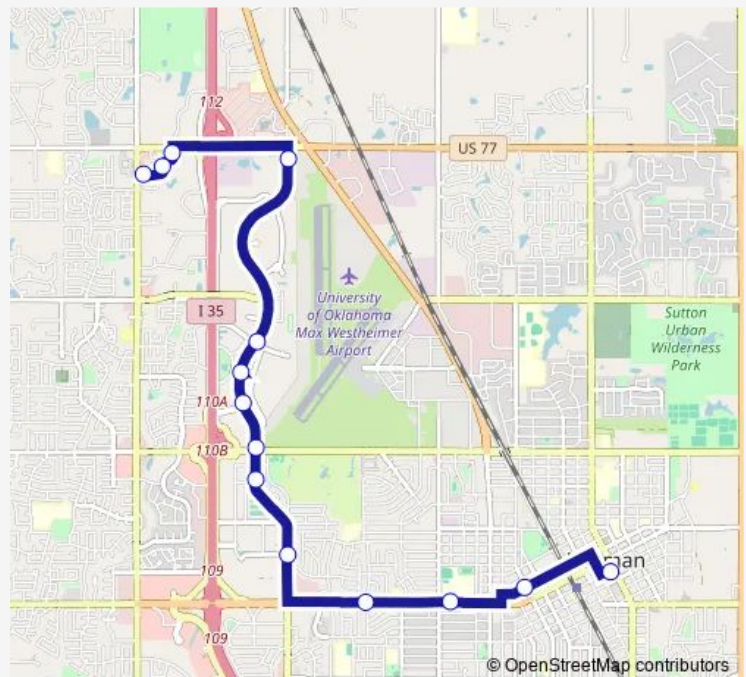

Main/Berry

Main/Sherry

24th Ave & Hemphill Dr

24th NW/Tee Dr

24th NW/Robinson

24th Ave & Mt. Williams Dr

24th NW/Legacy Park

24th NW/Conference Dr

Wednesday 07:30-21:30

Thursday 07:30-21:30

Friday 07:30-21:30

Saturday 10:30-18:30

Sunday —

Route info

Direction: Norman TC Bay D

Stops: 14

Trip Duration: 0 hour 25 min

110 — Main St/24 Nw

Direction

Healthplex Pkwy/ RC Luttrell Dr — Norman TC Bay D

11 stops

[Open route schedule](#)

Healthplex Pkwy/ RC Luttrell Dr

Tecumseh/Medical Park Dr

Norman TC Bay D

Route schedule

Healthplex Pkwy/ RC Luttrell Dr — Norman TC Bay D

Monday 06:57-20:57

Tuesday 06:57-20:57

Wednesday 06:57-20:57

Thursday 06:57-20:57

Friday 06:57-20:57