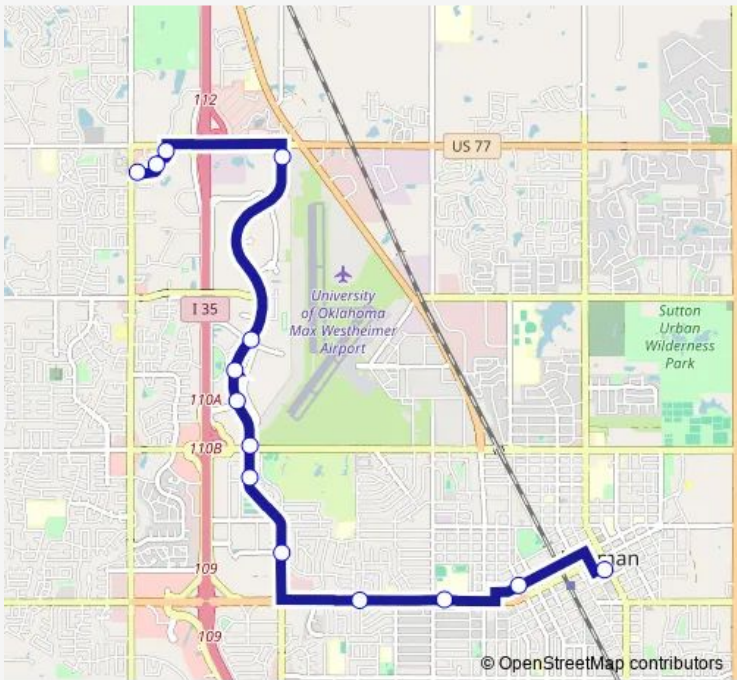

Bus 110 Main St/24 Nw

[Go to website](#)

Direction
 Norman TC Bay D — Healthplex Pkwy/ RC Luttrell Dr
 14 stops
[Open route schedule](#)

- Norman TC Bay D
- Gray/St University
- Main/Berry
- Main/Sherry
- 24th Ave & Hemphill Dr
- 24th NW/Tee Dr
- 24th NW/Robinson
- 24th Ave & Mt. Williams Dr
- 24th NW/Legacy Park
- 24th NW/Conference Dr
- 24th NW/Techumseh Rd
- Healthplex Pkwy/Tecumseh Rd
- Healthplex Pkwy/ Medical Park Dr
- Healthplex Pkwy/ RC Luttrell Dr

Route schedule
 Norman TC Bay D — Healthplex Pkwy/ RC Luttrell Dr

| | |
|-----------|-------------|
| Monday | 07:30-21:30 |
| Tuesday | 07:30-21:30 |
| Wednesday | 07:30-21:30 |
| Thursday | 07:30-21:30 |
| Friday | 07:30-21:30 |
| Saturday | 10:30-18:30 |
| Sunday | — |

Route info
 Direction: Norman TC Bay D
 Stops: 14
 Trip Duration: 0 hour 25 min

Direction

Healthplex Pkwy/ RC Luttrell Dr — Norman TC Bay D

11 stops

[Open route schedule](#)

Healthplex Pkwy/ RC Luttrell Dr

Main/Park

Norman TC Bay D

Route schedule

Healthplex Pkwy/ RC Luttrell Dr — Norman TC Bay D

| | |
|-----------|-------------|
| Monday | 06:57-20:57 |
| Tuesday | 06:57-20:57 |
| Wednesday | 06:57-20:57 |
| Thursday | 06:57-20:57 |
| Friday | 06:57-20:57 |
| Saturday | 09:57-17:57 |
| Sunday | — |