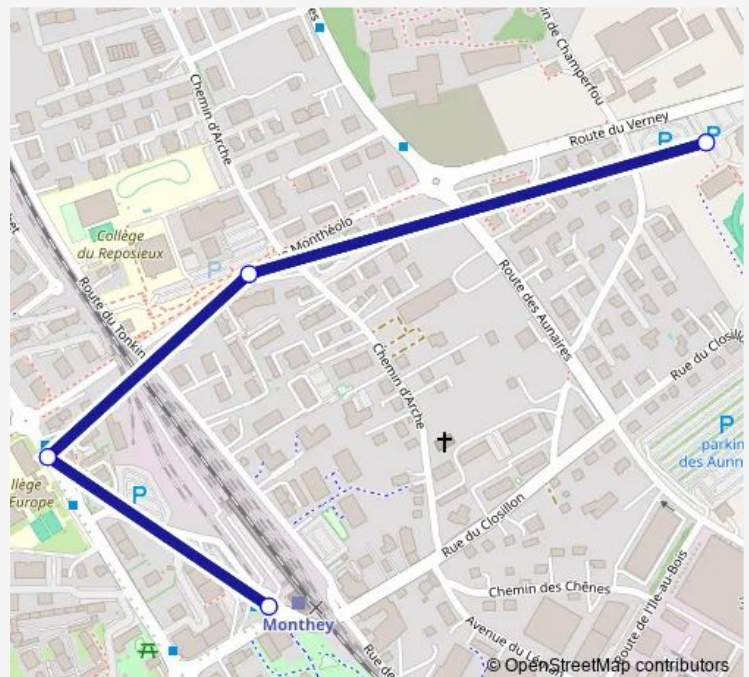

### Direction

Monthey, gare Cff — Monthey, centre sportif Verney

4 stops

[Open route schedule](#)

Monthey, gare Cff

Monthey, Collège de l'Europe

Monthey, Reposieux

Monthey, centre sportif Verney

### Route schedule

Monthey, gare Cff — Monthey, centre sportif Verney

Monday 05:45

Tuesday 05:45

Wednesday 05:45

Thursday 05:45

Friday 05:45

Saturday —

### Route info

Direction: Monthey, gare Cff

Stops: 4

Trip Duration: 0 hour 4 min

## Route info

Direction: Monthey, centre sportif Verney

Stops: 4

Trip Duration: 0 hour 6 min