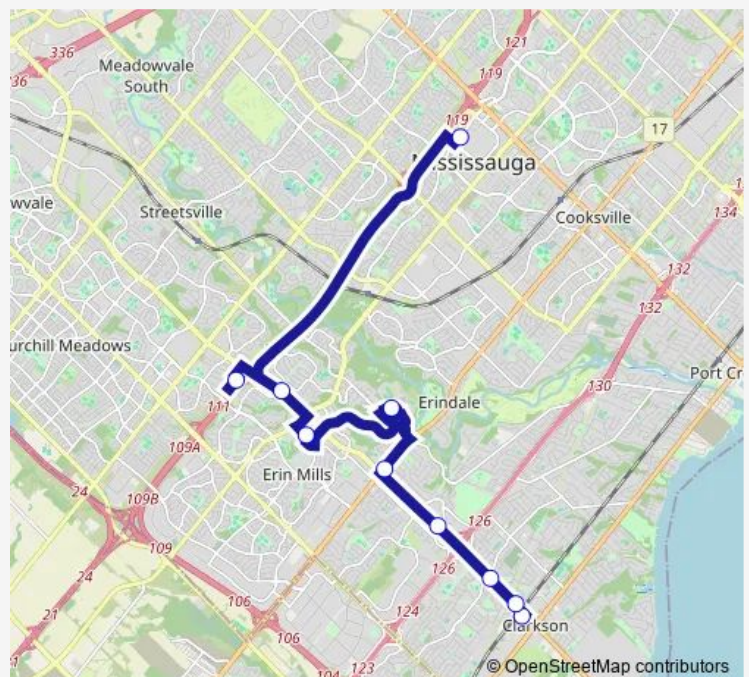

Southdown Rd At Bromsgrove Rd

Clarkson Go Station Platform 9

Route schedule

City Centre Transit Terminal Platform L — Clarkson Go Station Platform 9

Monday 04:05-22:32

Tuesday 04:05-22:32

Wednesday 04:05-22:32

Thursday 04:05-22:32

Friday 04:05-22:32

Saturday —

Sunday —

Route info

Direction: City Centre Transit Terminal Platform L

Stops: 10

Trip Duration: 0 hour 43 min

110 — University Express

Direction

City Centre Transit Terminal Platform L — South Common Centre Bus Terminal Platform C

4 stops

[Open route schedule](#)

City Centre Transit Terminal Platform L

Erin Mills Station East Platform 6

Wednesday 22:59-01:26⁺¹

Thursday 22:59-01:31⁺¹

Friday 22:59-01:31⁺¹

Saturday —

Sunday —

Route info

Direction: City Centre Transit Terminal Platform L

Stops: 4