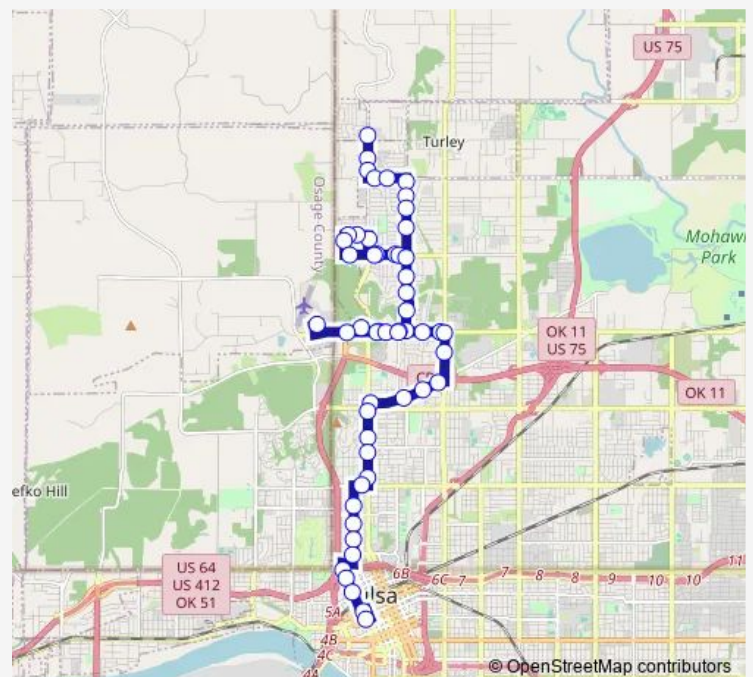

Route schedule

(6850) MLK JR Blvd & 61st N Sb — (7103) DAS BAY 6
Departure

Monday	05:35-18:35
Tuesday	05:35-18:35
Wednesday	05:35-18:35
Thursday	05:35-18:35
Friday	05:35-18:35
Saturday	05:35-18:05
Sunday	—

Route info

Direction: (6850) MLK JR Blvd & 61st N Sb

Stops: 53

Trip Duration: 0 hour 44 min

110 — MLK/Hartford

(7150) Hartford Ave & 39th ST Sb
(6853) Hartford AVE & 36th ST N Sb
(6891) 36th ST. N & Garrison AVE Wb
(7508) 36th St N & Elgin Ave Wb
(6881) Westview Clinic
(6882) Osage Casino Wb
(7475) 36th St N. & Tisdale Pkwy Eb
(7473) 36th St. N & Detroit Ave Eb
(7477) 36th St N & Elgin Ave Eb
(6883) 36 St. N & Garrison Ave. Eb
(7152) 36th St N & Lansing PL Eb
(7153) 36th St N & Peoria Ave Eb
(6854) Peoria Ave & 36th St N Sb
(8371) Peoria Ave & 33rd St N Sb
(7154) Mohawk Blvd & Owasso Ave Wb
(7155) Mohawk Blvd & Kenosha Ave Wb
(7156) Mohawk Blvd & Hartford Ave Wb
(6855) Mohawk Blvd & MLK JR Blvd Wb
(7159) MLK JR Blvd & Apache St Sb
(7160) MLK JR Blvd & Xyler ST Sb
(7161) MLK JR Blvd & Ute PL Sb
(7162) MLK JR Blvd & Queen ST Sb
(6856) Pine ST. & N Boston PL. Wb
(7163) Main St & Newton ST Sb
(7164) Main ST & Latimer ST Sb
(7165) Main ST & Jasper ST Sb
(7166) Boulder Ave & John Hope Franklin Sb
(7167) Denver Ave & Edison ST Sb

(7168) Denver Ave & Easton ST Sb

(7169) Denver Ave & Reconciliation Way Sb

(7171) 2nd St & Denver Ave Eb

(7103) DAS BAY 6 Departure

Direction

(7103) DAS BAY 6 Departure — (6850) MLK JR Blvd & 61st N Sb

66 stops