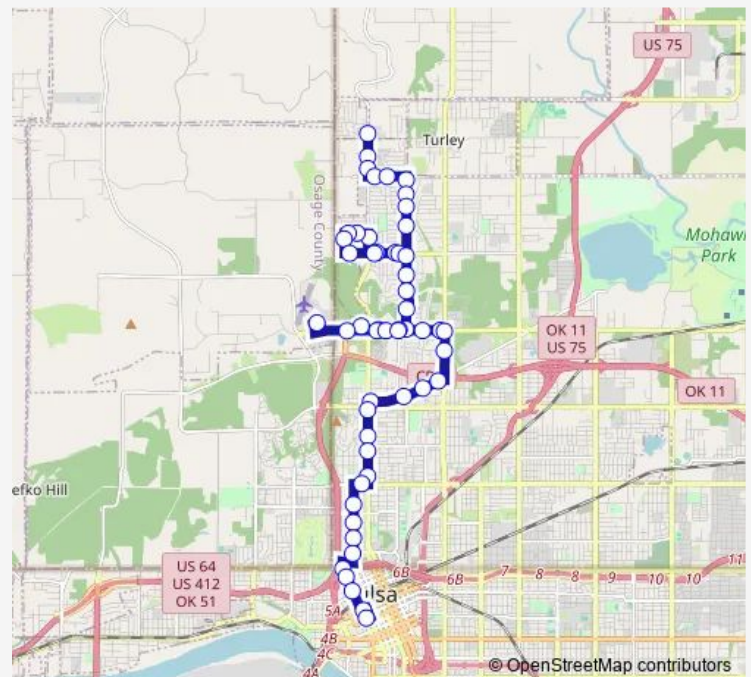

Route schedule

(6850) MLK JR Blvd & 61st N Sb — (7097) DAS BAY 5

Monday	05:35-18:35
Tuesday	05:35-18:35
Wednesday	05:35-18:35
Thursday	05:35-18:35
Friday	05:35-18:35
Saturday	05:35-18:05
Sunday	—

Route info

Direction: (6850) MLK JR Blvd & 61st N Sb

Stops: 53

Trip Duration: 0 hour 44 min

110 — MLK/Hartford

BusMaps

(7150) Hartford Ave & 39th ST Sb
(6853) Hartford AVE & 36th ST N Sb
(6891) 36th ST. N & Garrison AVE Wb
(7508) 36th St N & Elgin Ave Wb
(6881) Westview Clinic
(6882) Osage Casino Wb
(7475) 36th St N. & Tisdale Pkwy Eb
(7473) 36th St. N & Detroit Ave Eb
(7477) 36th St N & Elgin Ave Eb
(6883) 36 St. N & Garrison Ave. Eb
(7152) 36th St N & Lansing PL Eb
(7153) 36th St N & Peoria Ave Eb
(6854) Peoria Ave & 36th St N Sb
(8371) Peoria Ave & 33rd St N Sb
(7154) Mohawk Blvd & Owasso Ave Wb
(7155) Mohawk Blvd & Kenosha Ave Wb
(7156) Mohawk Blvd & Hartford Ave Wb
(6855) Mohawk Blvd & MLK JR Blvd Wb
(7159) MLK JR Blvd & Apache St Sb
(7160) MLK JR Blvd & Xyler ST Sb
(7161) MLK JR Blvd & Ute PL Sb
(7162) MLK JR Blvd & Queen ST Sb
(6856) Pine ST. & N Boston PL. Wb
(7163) Main St & Newton ST Sb
(7164) Main ST & Latimer ST Sb
(7165) Main ST & Jasper ST Sb
(7166) Boulder Ave & John Hope Franklin Sb
(7167) Denver Ave & Edison ST Sb
(7168) Denver Ave & Easton ST Sb