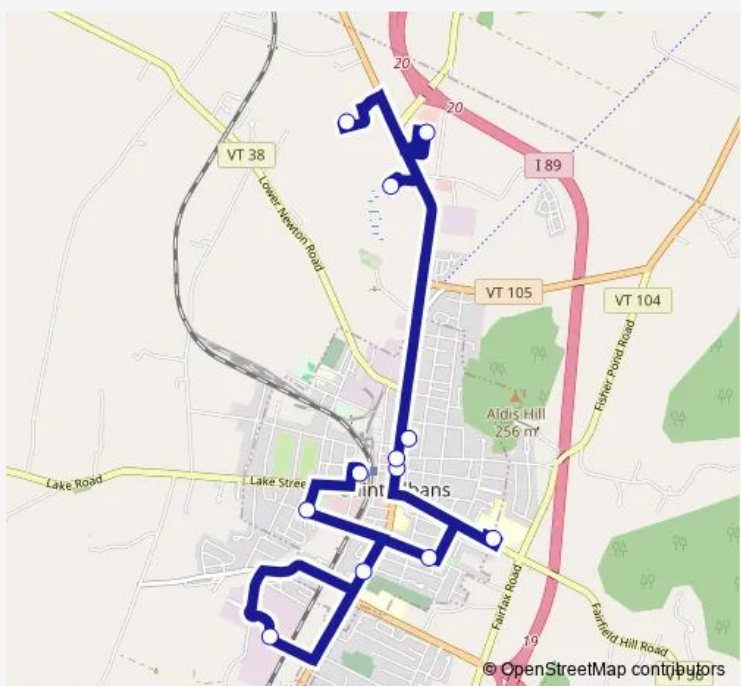

**Bus 110 St Albans Downtown Shuttle**

[Go to website](#)

**Direction**  
 Food City — City Hall St. Albans  
 14 stops  
[Open route schedule](#)

- Food City
- S Elm Street at Lower Welden Street
- South Main Street at St. Albans Police Department
- Lemnah Dr
- Welden Villa
- NW Medical Center
- Main Street at Bank Street
- Video King (Rite Aid)
- Highgate Plaza Hannaford
- Highgate Commons
- Walmart
- Price Chopper St. Albans
- Four Winds
- City Hall St. Albans

Route schedule  
 Food City — City Hall St. Albans

Monday	—
Tuesday	—
Wednesday	—
Thursday	—
Friday	—
Saturday	09:45-14:45
Sunday	—

Route info  
 Direction: Food City  
 Stops: 14  
 Trip Duration: 0 hour 41 min

**Direction**

Food City — City Hall St. Albans

12 stops

[Open route schedule](#)

Food City

S Elm Street at Lower Welden Street

South Main Street at St. Albans Police Department

St. Albans Industrial Park (Peerless)

## Route info

Direction: Food City

Stops: 12

Trip Duration: 0 hour 41 min

110 Bus time schedules and route maps are available in an offline PDF at [busmaps.com](http://busmaps.com). Use the [busmaps.com](http://busmaps.com) website to see live bus times, train schedule or subway schedule, and step-by-step directions for all public transit in Saint Albans