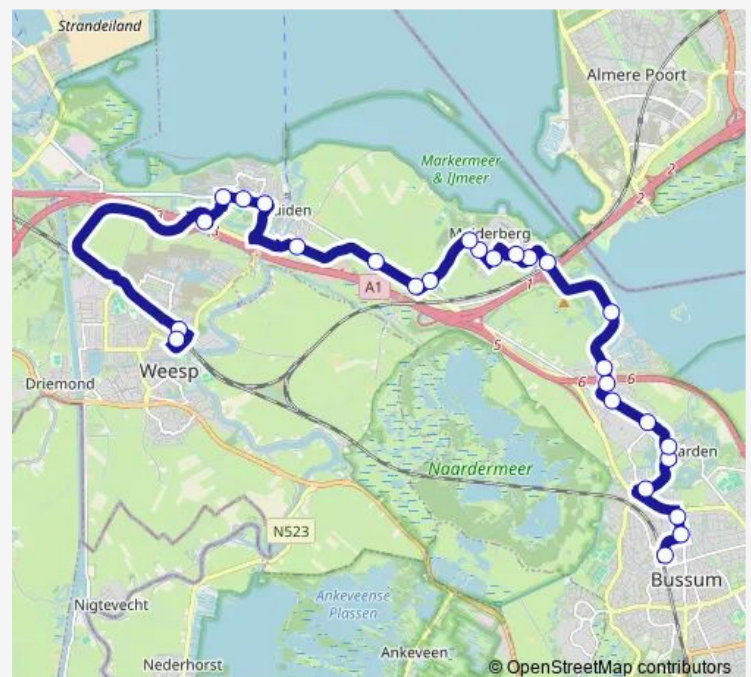

Muiden, Mariahoeveweg

Route schedule

Bussum, Station — Weesp, Station

Monday —

Tuesday —

Wednesday —

Thursday 05:54-23:47

Friday 05:54-23:47

Saturday 06:47-23:47

Sunday —

Route info

Direction: Bussum, Station

Stops: 27

Trip Duration: 0 hour 45 min

Muiden, Centrum

Muiden, Brediusbrug

Muiden, Donkerbrug

Muiden, P+R terrein

Weesp, Leeuwenveldseweg/Station

Weesp, Station

Direction

Naarden, Gooimeer Noord — Weesp, Station Weesp

18 stops

[Open route schedule](#)