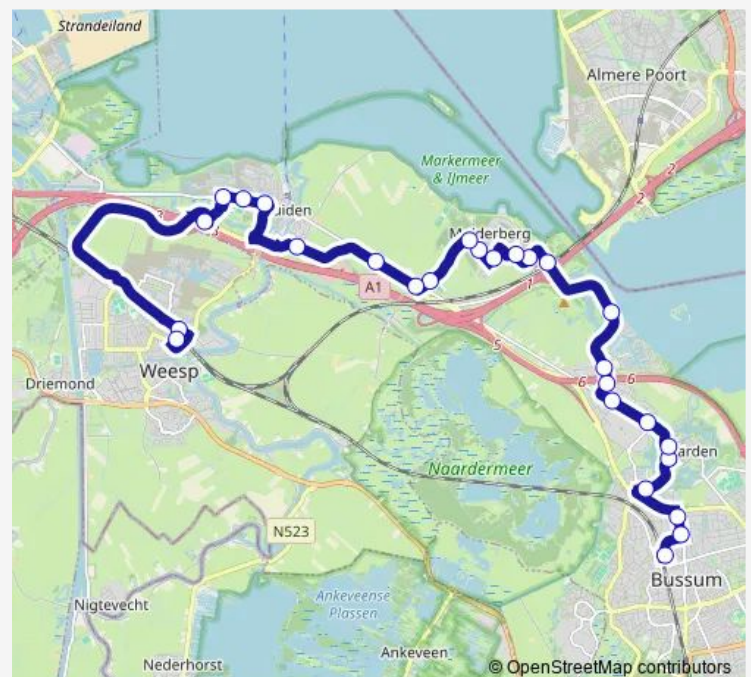

Muiden, Mariahoeveweg

Route schedule

Bussum, Station — Weesp, Station

Monday 05:54-23:47

Tuesday 05:54-23:47

Wednesday 05:54-23:47

Thursday 05:54-23:47

Friday 05:54-23:47

Saturday 06:47-23:47

Sunday 07:47-23:47

Route info

Direction: Bussum, Station

Stops: 27

Trip Duration: 0 hour 41 min

Muiden, Centrum

Muiden, Brediusbrug

Muiden, Donkerbrug

Muiden, P+R terrein

Weesp, Leeuwenveldseweg/Station

Weesp, Station

Direction

Weesp, Station — Bussum, Station

27 stops

[Open route schedule](#)

Saturday 07:32-23:33

Sunday 08:33-23:33

Route info

Direction: Weesp, Station

Stops: 27

Trip Duration: 0 hour 42 min

Naarden, Comeniuslaan

Bussum, Station