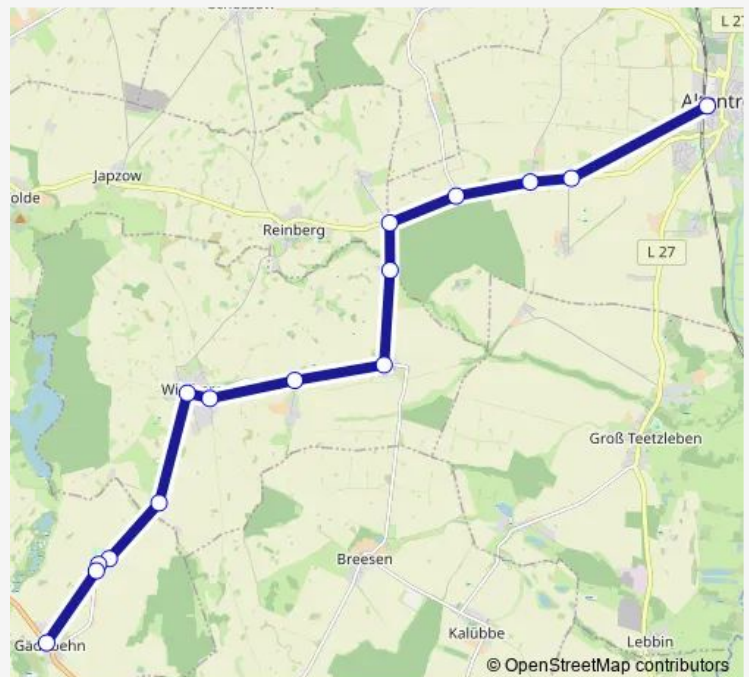

Thursday 13:10-15:42

Friday 13:10-15:42

Saturday —

Sunday —

Route info

Direction: Stammersfelde

Stops: 24

Trip Duration: 0 hour 49 min

110

Anklam Demminer Straße

Anklam Steinstraße

Anklam Zob

Direction

Wussentin — Anklam Zob

17 stops

[Open route schedule](#)