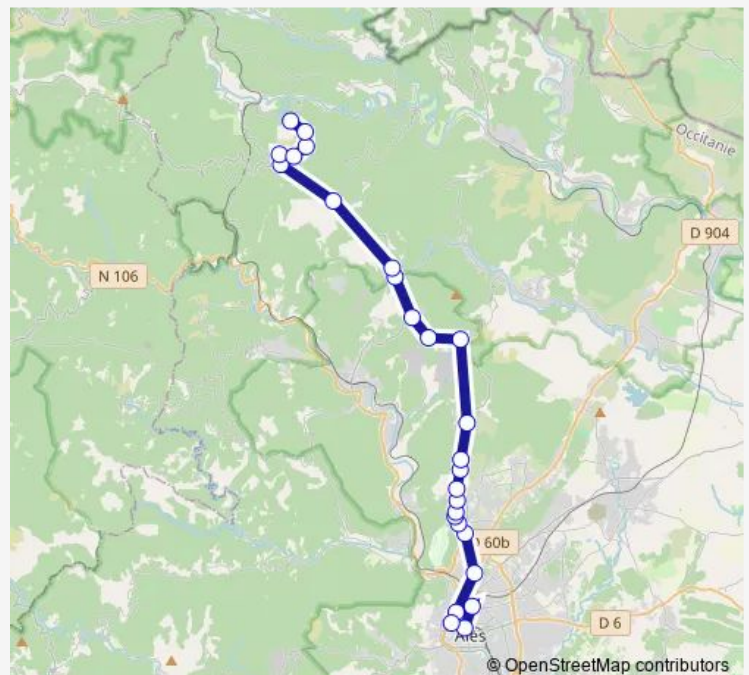

Thursday 06:30

Friday 06:30

Saturday —

Sunday —

Route info

Direction: Village

Stops: 22

Trip Duration: 0 hour 58 min

110 — Ales - LA Jasse

Direction

Gare Routiere - Quai E — LA Jasse

26 stops

[Open route schedule](#)

Gare Routiere - Quai E

Daudet

College Diderot

Direction: Gare Routiere - Quai E

Stops: 26

Trip Duration: 1 hour 15 min

Direction

JEU DE Paume — Gare Routiere - Quai E

13 stops

[Open route schedule](#)

JEU DE Paume

Wednesday 08:05

Thursday 08:05

Friday 08:05

Saturday —

Sunday —

Route info

Direction: JEU DE Paume

Stops: 13