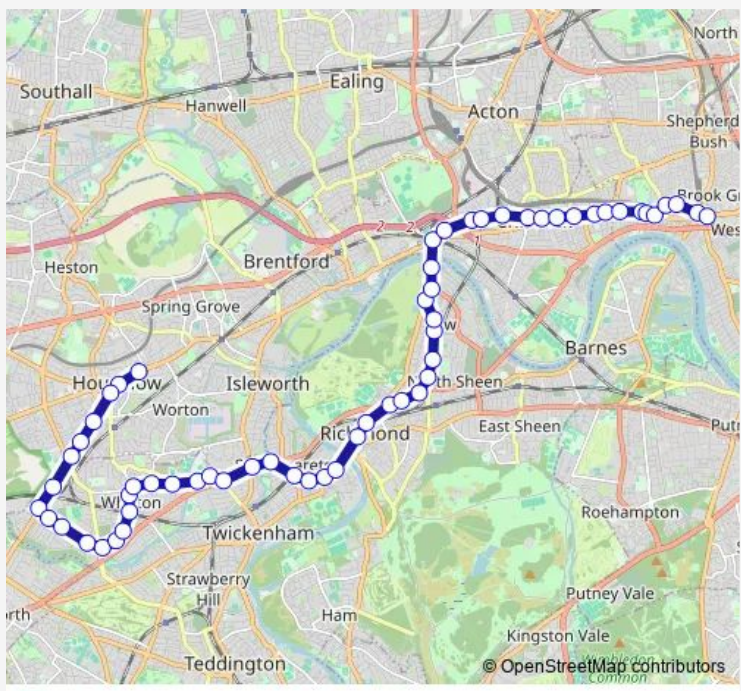

## Bus 110 Hounslow, Bus Station - Whitton - Richmond - Chiswick High Road - Hammersmith

[Go to website](#)

**Direction**  
 School Road (TW3) — Hammersmith Bus Station  
 59 stops  
[Open route schedule](#)

- School Road (TW3)
- Douglas Road (TW3)
- Grove Road (TW3)
- Hibernia Road
- Cromwell Road (TW3)
- Nelson Road (Hounslow)
- Simpson Road
- Godfrey Way
- Chester Avenue (TW2)
- Cheyne Avenue
- Longford Road
- Whitton Corner Health & Social Care Centre
- Ryecroft Avenue
- Pauline Crescent
- Whitton Station
- Whitton High Street
- The Admiral Nelson / Whitton
- Warren Road (TW2)
- Kneller Hall
- Tayben Avenue
- Twickenham Stadium

Route schedule  
 School Road (TW3) — Hammersmith Bus Station

Monday	00:00-23:40
Tuesday	00:00-23:40
Wednesday	00:00-23:40
Thursday	00:00-23:40
Friday	00:00-23:40
Saturday	00:00-23:40
Sunday	00:00-23:40

Route info  
 Direction: School Road (TW3)  
 Stops: 59  
 Trip Duration: 1 hour 3 min

110 — Hounslow, Bus Station - Whitton - Richmond - Chiswick High Road - Hammersmith BusMaps

Marlow Crescent

Cole Park Road