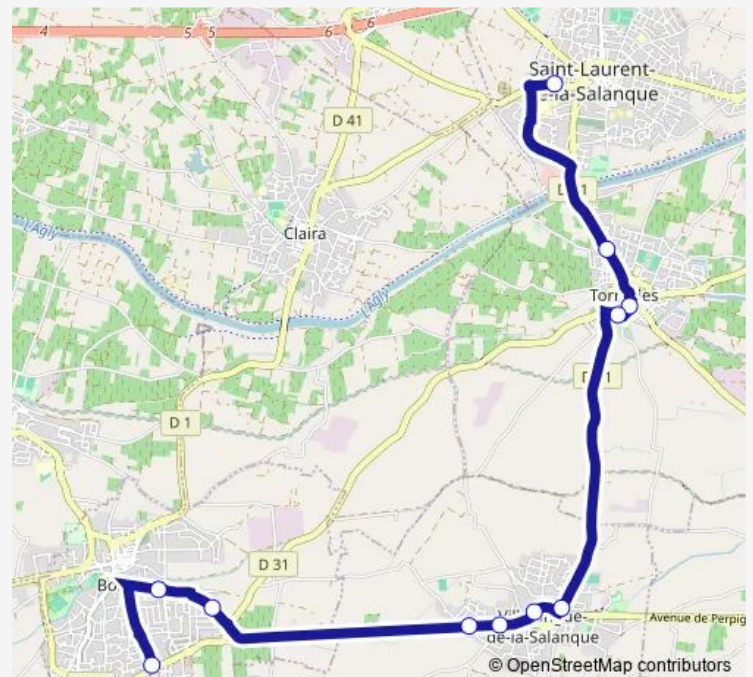

## Route schedule

Collège Jean Mermoz — Bompas - Platanium

Monday 16:00-17:10

Tuesday 16:00-17:10

Wednesday 11:40-12:35

Thursday 16:00-17:10

Friday 16:00-17:10

Saturday —

## Route info

Direction: Collège Jean Mermoz

Stops: 11

Trip Duration: 0 hour 43 min

**Direction**

Bompas - Platanium — Collège Jean Mermoz

10 stops

[Open route schedule](#)