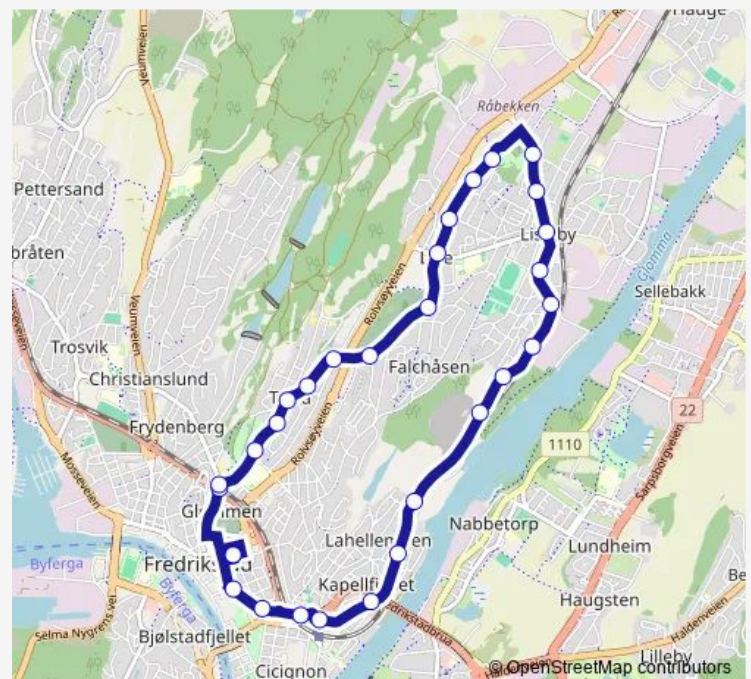

### Route info

Direction: Fredrikstad bussterminal

Stops: 30

Trip Duration: 0 hour 25 min

110 — Trara-Leie-Lisleby

Lislebyveien 105

Utsikten Lislebyveien

Lahelle