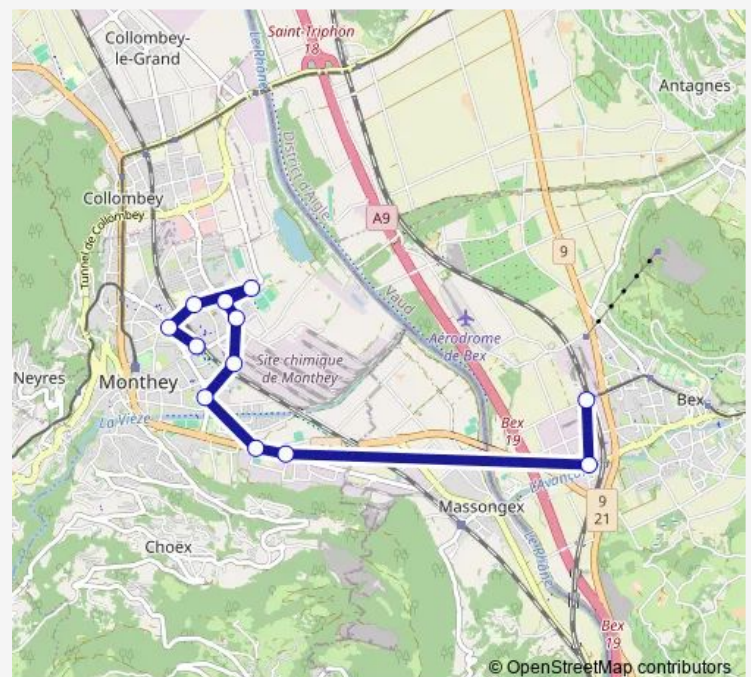

Bus 110 B 110

[Go to website](#)

Direction

Monthey, gare Cff — Bex, sous-gare

12 stops

[Open route schedule](#)

Monthey, gare Cff

Monthey, Collège de l'Europe

Bex, Gribannaz

Bex, sous-gare

Route schedule

Monthey, gare Cff — Bex, sous-gare

Monday 04:57

Tuesday 04:57

Wednesday 04:57

Thursday 04:57

Friday 04:57

Saturday —

Sunday —

Route info

Direction: Monthey, gare Cff

Stops: 12

Trip Duration: 0 hour 17 min

110 — B 110