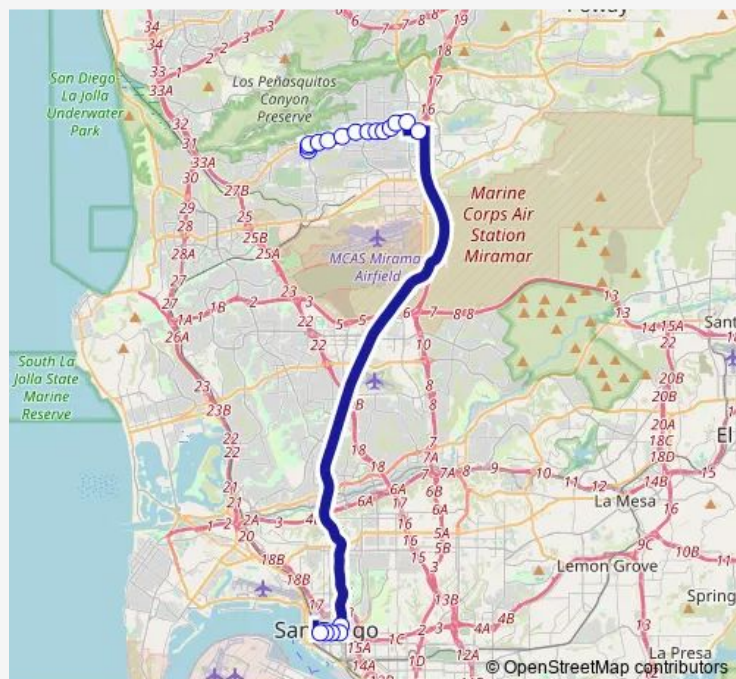

Broadway & Union St

Route schedule

Camino Santa Fe & Flanders Dr — Broadway & Union St

Monday 06:02-07:04

Tuesday 06:02-07:04

Wednesday 06:02-07:04

Thursday 06:02-07:04

Friday 06:02-07:04

Saturday —

Sunday —

Route info

Direction: Camino Santa Fe & Flanders Dr

Stops: 19

Trip Duration: 0 hour 44 min

Direction

Front St & B St — Camino Santa Fe & Flanders Dr

19 stops

[Open route schedule](#)

Front St & B St

Broadway & 3rd Av

Broadway & 6th Av

Broadway & 9th Av

11th Av & B St

Miramar College Transit Station

Tuesday 16:02-17:22

Wednesday 16:02-17:22

Thursday 16:02-17:22

Friday 16:02-17:22

Saturday —

Sunday —

Route info

Direction: Front St & B St