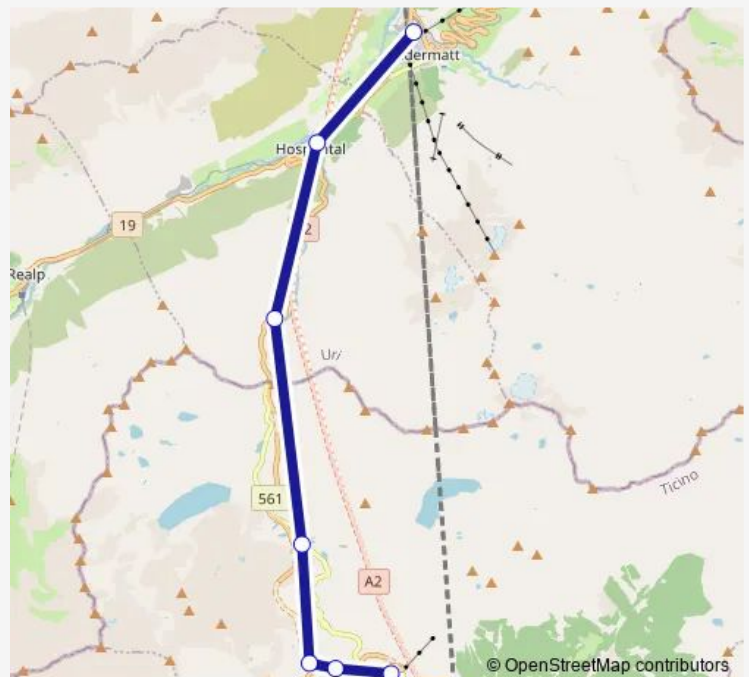

Airolo, Galleria Banchi

Gotthard Passhöhe

Mätteli

Hospental, Dorf

Andermatt, Bahnhofplatz

### Route schedule

Airolo, Stazione — Andermatt, Bahnhofplatz

Monday 07:10-14:20

Tuesday 07:10-14:20

Wednesday 07:10-14:20

Thursday 07:10-14:20

Friday 07:10-14:20

Saturday 07:10-14:20

### Route info

Direction: Airolo, Stazione

Stops: 9

Trip Duration: 0 hour 48 min

■ 110

BusMaps

## Direction

Andermatt, Bahnhofplatz — Airolo, Stazione

9 stops

[Open route schedule](#)

Andermatt, Bahnhofplatz

Hospental, Dorf

Mätteli

Gotthard Passhöhe