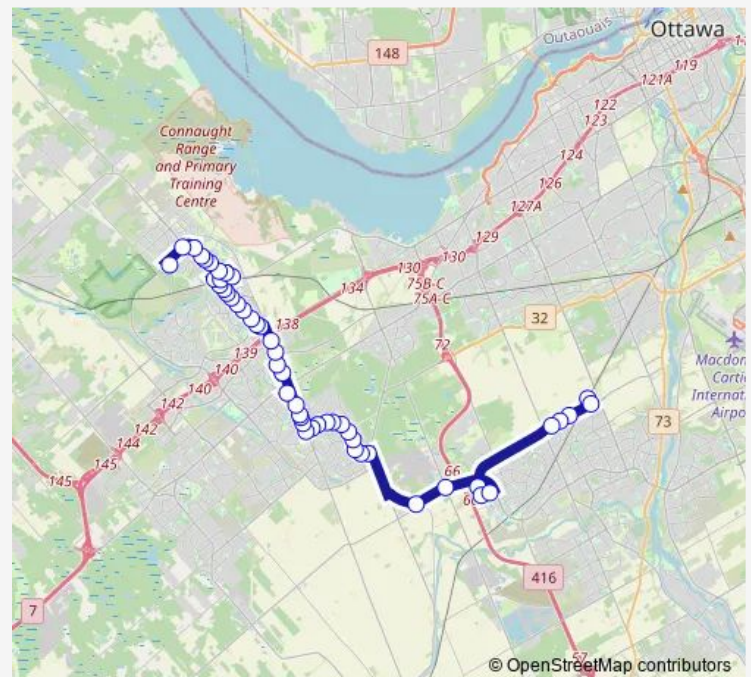

STONEHAVEN / BRIDLEWOOD

STONEHAVEN / WILOWGLEN

EAGLESON / STONEHAVEN

Route schedule

Fallowfield 1A (A) — INNOVATION B

Monday 04:32-20:31

Tuesday 04:32-20:31

Wednesday 04:32-20:31

Thursday 04:32-20:31

Friday 04:32-20:31

Saturday 04:46-19:34

Sunday 04:45-19:34

Route info

Direction: Fallowfield 1A (A)

Stops: 50

Trip Duration: 0 hour 58 min

110

BusMaps

EAGLESON / AD. 465

EAGLESON / AD. 485

EAGLESON / ROTHESAY

EAGLESON / PALOMINO

HAZELDEAN MALL / EAST STOP

SHATNER / EAGLESON