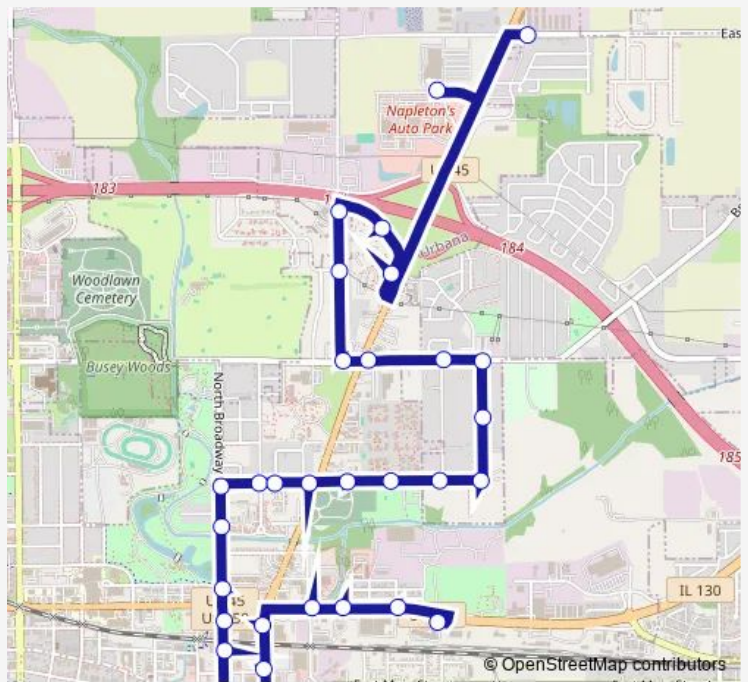

### Route schedule

University & Cottage Grove (1101) — Airport & Cunningham (SE Far Side)

Monday	19:33-22:33
Tuesday	19:33-22:33
Wednesday	19:33-22:33
Thursday	19:33-22:33
Friday	19:33-22:33
Saturday	07:58-22:36
Sunday	—

### Route info

Direction: University & Cottage Grove (1101)

Stops: 31

Trip Duration: 0 hour 20 min

110 — Ruby Sunday

Perkins & Eastern (SE Corner)

Perkins & Carroll (North Side)

Cunningham & Perkins (NE Corner)

Country Club & Willow (NE Corner)

Willow & Baker (East Side)

Willow & Kenyon (SE Corner)

Kenyon at Steak & Shake (SW Corner)

Kenyon at Eastland Suites (West Side)

Napleton & Anthony (NW Far Side)

Airport & Cunningham (SE Far Side)

**Direction**

Lincoln Square Courthouse — Cunningham &amp; Perkins (NE Corner)

17 stops

[Open route schedule](#)

Lincoln Square Courthouse

Broadway north of Water (East Side)

Broadway &amp; University (SE Corner)