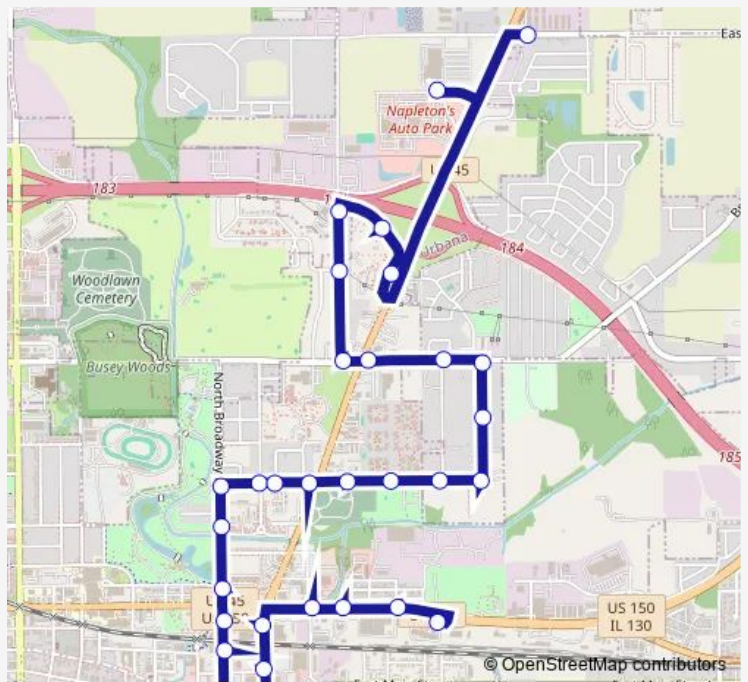

Brownfield & Arlene (NW Corner)

Brownfield & Clifton (NW Corner)

Brownfield & Sharlyn (West Side)

Brownfield & Mary Lou (West Side)

Brownfield & Prairieview (NW Corner)

Brownfield & Columbia (NW Far Side)

Columbia & Betsy Ross (NE Corner)

Jefferson & Columbia (NE Corner)

Columbia & Hancock (NE Corner)

Liberty & Columbia (NE Corner)

Anthony & Dusk (SE Corner)

Vance & Napleton (NW Far Side)

**Route schedule**

Airport & Cunningham (SE Far Side) — University & Cottage Grove (1101)

Monday	21:55
Tuesday	21:55
Wednesday	21:55
Thursday	21:55
Friday	21:55
Saturday	—
Sunday	—

**Route info**

Direction: Airport & Cunningham (SE Far Side)

Stops: 60

Trip Duration: 0 hour 33 min

110 — Ruby

Kenyon at Eastland Suites (East Side)

Kenyon at Steak & Shake (North Side)

Willow & Kenyon (SW Far Side)

Willow & Baker (NW Corner)

Country Club & Willow (NW Corner)

Cunningham & Perkins (SE Far Side)

Perkins & Carroll (SW Corner)

Perkins & Eastern (SW Far Side)