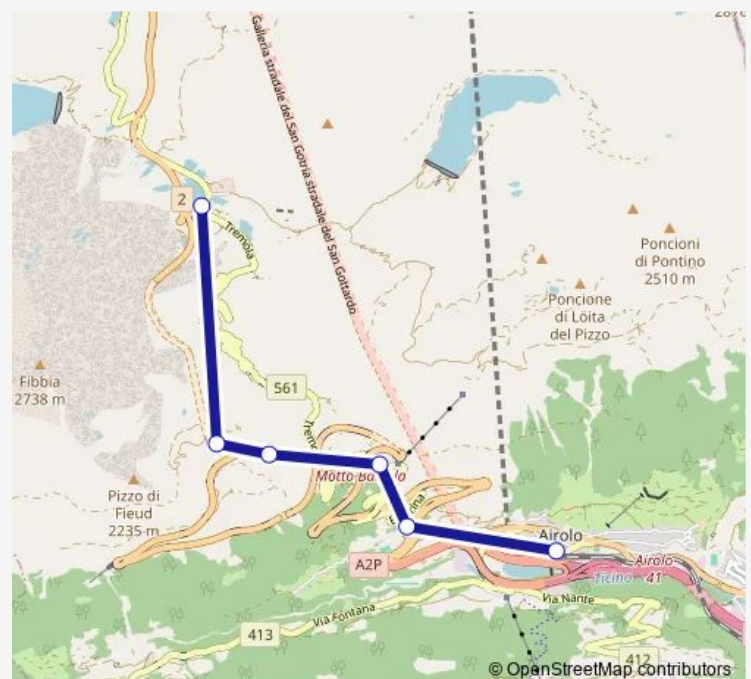

### Direction

Airolo, Stazione — Gotthard Passhöhe

6 stops

[Open route schedule](#)

Airolo, Stazione

Fondo del Bosco

Motto Bartola

Airolo, Pian Secco Belvédère

### Route schedule

Airolo, Stazione — Gotthard Passhöhe

Monday	10:10
Tuesday	10:10
Wednesday	10:10
Thursday	10:10
Friday	10:10
Saturday	10:10
Sunday	10:10

### Route info

Direction: Airolo, Stazione

Stops: 6

Trip Duration: 0 hour 20 min

**Direction**

Gotthard Passhöhe — Airolo, Stazione

6 stops

[Open route schedule](#)

## Route schedule

Gotthard Passhöhe — Airolo, Stazione

Monday	10:34
Tuesday	10:34
Wednesday	10:34
Thursday	10:34
Friday	10:34
Saturday	10:34
Sunday	10:34