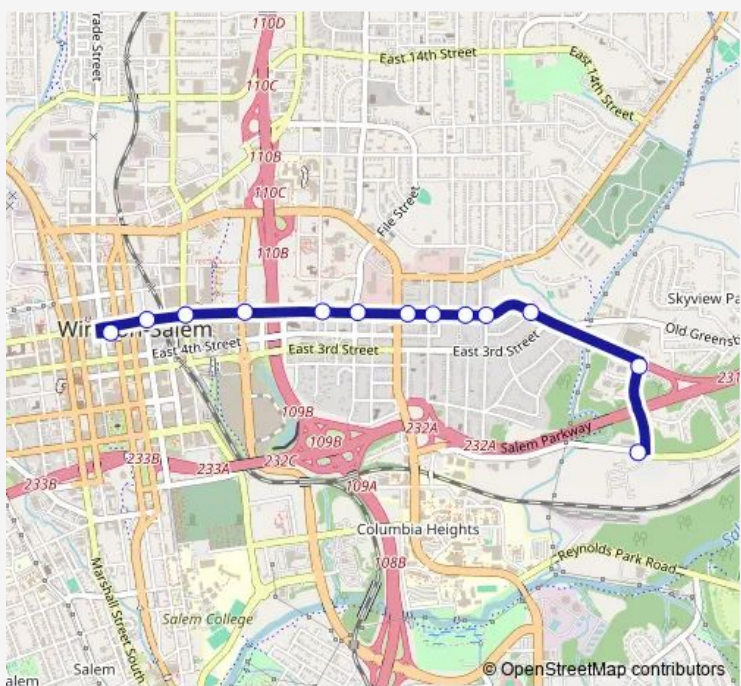

Bus 110 110 - Lowery Street

[Go to website](#)

Direction
 Lowery Street & Lowery Circle — Transit Center Bay A4
 13 stops
[Open route schedule](#)

- Lowery Street & Lowery Circle
- 5th Street & Lowery Circle
- 5th Street & 4th Street
- 5th Street & Cameron Avenue
- 5th Street & Graham Avenue
- 5th Street & Dunleith Avenue
- Martin Luther King Jr Drive & 5th Street
- 5th Street & Cleveland Avenue
- 5th Street & Highland Avenue
- 5th Street & Research Parkway
- 5th Street & Patterson Avenue
- 5th Street & Church Street
- Transit Center Bay A4

Route schedule
 Lowery Street & Lowery Circle — Transit Center Bay A4

Monday	06:00-17:00
Tuesday	06:00-17:00
Wednesday	06:00-17:00
Thursday	06:00-17:00
Friday	06:00-17:00
Saturday	—
Sunday	—

Route info
 Direction: Lowery Street & Lowery Circle
 Stops: 13
 Trip Duration: 0 hour 10 min

110 — 110 - Lowery Street BusMaps

Direction

Transit Center Bay A4 — Lowery Street & Lowery Circle

10 stops

[Open route schedule](#)

Transit Center Bay A4

5th Street & Church Street

5th Street & Patterson Avenue

5th Street & Research Parkway

5th Street & Highland Avenue

5th Street & Cleveland Avenue

5th Street & Martin Luther King Jr Drive

Martin Luther King Jr Drive & 3rd Street

Martin Luther King Jr Drive & 1st Street