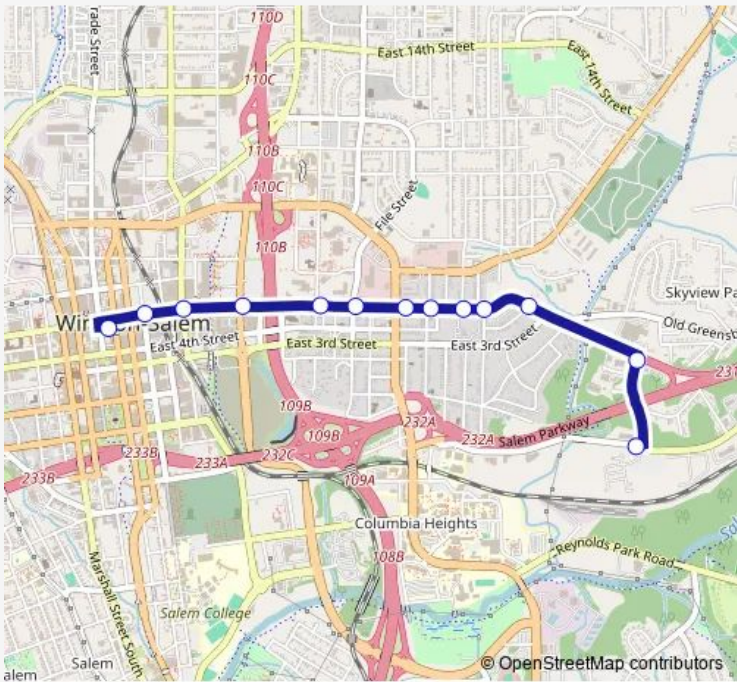

**Bus 110 110 - Lowery Street**

[Go to website](#)

**Direction**  
 Transit Center Bay C3 — Lowery Street & Lowery Circle  
 10 stops  
[Open route schedule](#)

- Transit Center Bay C3
- 5th Street & Church Street
- 5th Street & Patterson Avenue
- 5th Street & Research Parkway
- 5th Street & Highland Avenue
- 5th Street & Cleveland Avenue
- 5th Street & Martin Luther King Jr Drive
- Martin Luther King Jr Drive & 3rd Street
- Martin Luther King Jr Drive & 1st Street
- Lowery Street & Lowery Circle

Route schedule  
 Transit Center Bay C3 — Lowery Street & Lowery Circle

Monday	05:45-16:45
Tuesday	05:45-16:45
Wednesday	05:45-16:45
Thursday	05:45-16:45
Friday	05:45-16:45
Saturday	—
Sunday	—

Route info  
 Direction: Transit Center Bay C3  
 Stops: 10  
 Trip Duration: 0 hour 15 min

110 — 110 - Lowery Street **BusMaps**

## Direction

Lowery Street & Lowery Circle — Transit Center Bay C3

13 stops

[Open route schedule](#)

Lowery Street & Lowery Circle

5th Street & Lowery Circle

5th Street & 4th Street

5th Street & Cameron Avenue