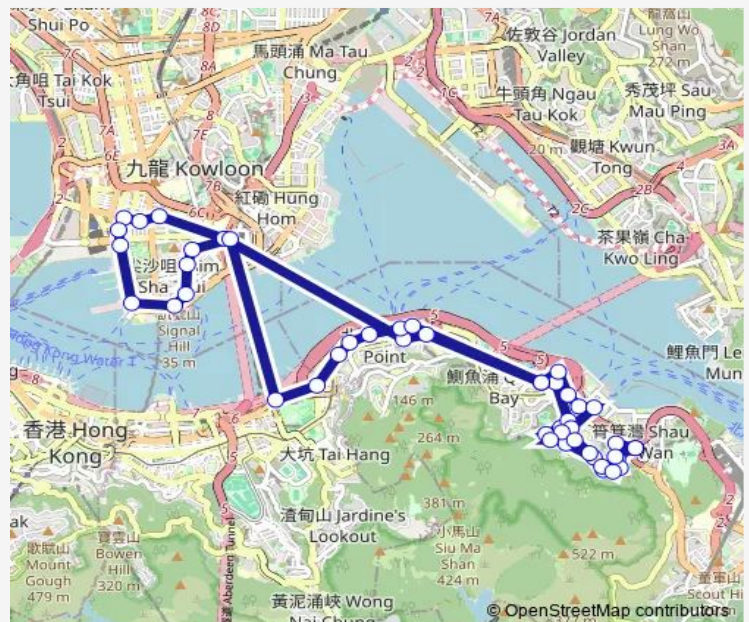

[Ctb] King HEI House Tung HEI Court, YIU Hing Road[[Kmb+Ctb] King HEI House/
King HEI House Tung HEI Court, YIU Hing Road

[Ctb] Hing Tung Estate, YIU Hing Road[[Kmb+Ctb] Hing Tung Estate/
Hing Tung Estate, YIU Hing Road

[Ctb] TAI Ning Street, WAI Hang Street[[Kmb+Ctb] TAI Ning Street/
Tai Ning Street, WAI Hang Street

Route schedule

[Ctb] Shau KEI Wan[[Kmb+Ctb] Shau KEI WAN BUS Terminus/
Shau KEI Wan[[Kmb] Shau KEI WAN BUS Terminus — [Ctb] Tsim SHA Tsui (Mody Road)[[Kmb+Ctb] Tsim SHA Tsui East (Mody Road)/
Tsim SHA Tsui (Mody Road)[[Kmb] Tsim SHA Tsui East (Mody Road)

Monday	—
Tuesday	—
Wednesday	—
Thursday	—
Friday	—
Saturday	20:00
Sunday	07:00-20:00

Route info

Direction: [Ctb] Shau KEI Wan[[Kmb+Ctb] Shau KEI WAN BUS Terminus/
Shau KEI Wan[[Kmb] Shau KEI WAN BUS Terminus

Stops: 23

Trip Duration: 1 hour 6 min

[Ctb] KAO Shan Terrace, Taikoo Shing Road[[Kmb+Ctb] KAO Shan Terrace Taikoo Shing/
Kao Shan Terrace, Taikoo Shing Road

[Ctb] Cityplaza, Taikoo Shing Road[[Kmb+Ctb] City-plaza/
Cityplaza, Taikoo Shing Road