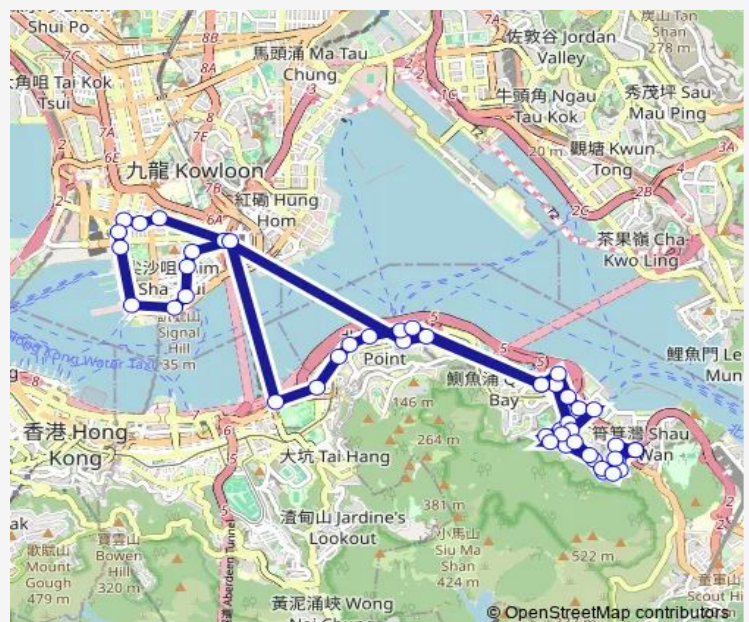

[Ctb] King HEI House Tung HEI Court, YIU Hing Road[[Kmb+Ctb] King HEI House/
King HEI House Tung HEI Court, YIU Hing Road

[Ctb] Hing Tung Estate, YIU Hing Road[[Kmb+Ctb] Hing Tung Estate/
Hing Tung Estate, YIU Hing Road

[Ctb] TAI Ning Street, WAI Hang Street[[Kmb+Ctb] TAI Ning Street/
Tai Ning Street, WAI Hang Street

Route schedule

[Ctb] Shau KEI Wan[[Kmb+Ctb] Shau KEI WAN BUS Terminus/
Shau KEI Wan[[Kmb] Shau KEI WAN BUS Terminus — [Ctb] Tsim SHA Tsui (Mody Road)[[Kmb+Ctb] Tsim SHA Tsui East (Mody Road)/
Tsim SHA Tsui (Mody Road)[[Kmb] Tsim SHA Tsui East (Mody Road)

Monday	—
Tuesday	—
Wednesday	—
Thursday	—
Friday	—
Saturday	20:00
Sunday	07:00-20:00

Route info

Direction: [Ctb] Shau KEI Wan[[Kmb+Ctb] Shau KEI WAN BUS Terminus/
Shau KEI Wan[[Kmb] Shau KEI WAN BUS Terminus

Stops: 23

Trip Duration: 1 hour 7 min

[Ctb] KAO Shan Terrace, Taikoo Shing Road[[Kmb+Ctb] KAO Shan Terrace Taikoo Shing/
Kao Shan Terrace, Taikoo Shing Road

[Ctb] Cityplaza, Taikoo Shing Road[[Kmb+Ctb] City-plaza/
Cityplaza, Taikoo Shing Road