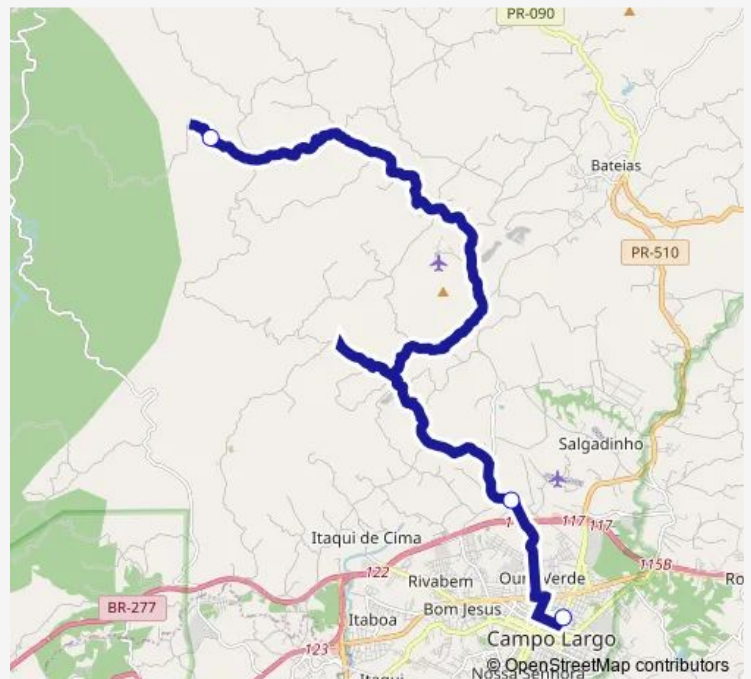

### Direction

Felpudo — Terminal

3 stops

[Open route schedule](#)

Felpudo

Ferrari

Terminal

### Route schedule

Felpudo — Terminal

Monday	—
Tuesday	18:50
Wednesday	18:50
Thursday	18:50
Friday	18:50
Saturday	18:50
Sunday	—

### Route info

Direction: Felpudo

Stops: 3

Trip Duration: 1 hour 10 min

■ 110 — Retiro

## Route info

Direction: Terminal

Stops: 3

Trip Duration: 0 hour 20 min

**Direction**

Retiro 2 — Terminal

3 stops

[Open route schedule](#)