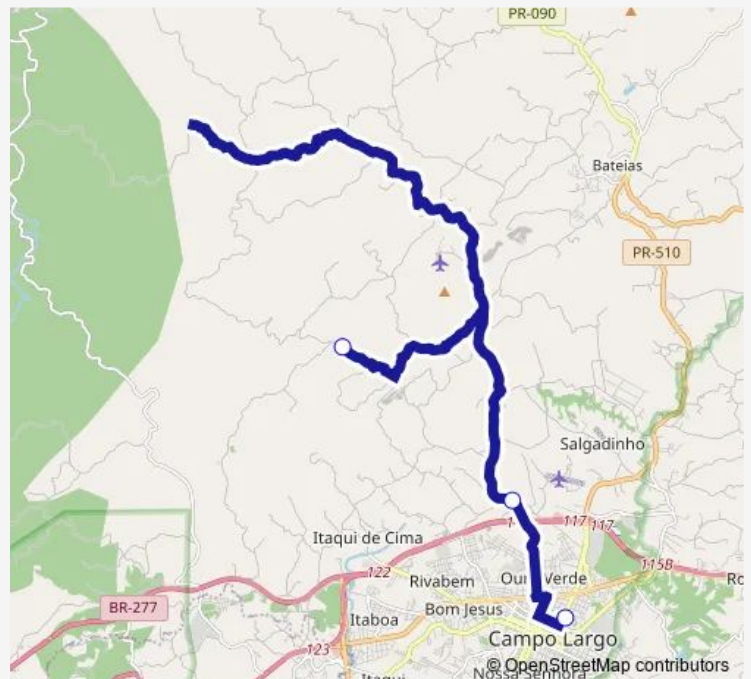

Bus 110 Retiro

[Go to website](#)

Direction

Retiro 2 — Terminal - 100

3 stops

[Open route schedule](#)

Retiro 2

Ferrari

Terminal - 100

Route schedule

Retiro 2 — Terminal - 100

Monday	—
Tuesday	05:10
Wednesday	05:10
Thursday	05:10
Friday	05:10
Saturday	05:10
Sunday	—

Route info

Direction: Retiro 2

Stops: 3

Trip Duration: 0 hour 55 min

■ 110 — Retiro

Direction

Felpudo — Terminal - 100

3 stops

[Open route schedule](#)

Felpudo

Ferrari

Terminal - 100

Route schedule

Felpudo — Terminal - 100

Monday	—
Tuesday	18:50
Wednesday	18:50
Thursday	18:50
Friday	18:50
Saturday	18:50
Sunday	—

Route info

Direction: Felpudo

Stops: 3

Trip Duration: 1 hour 10 min

Direction